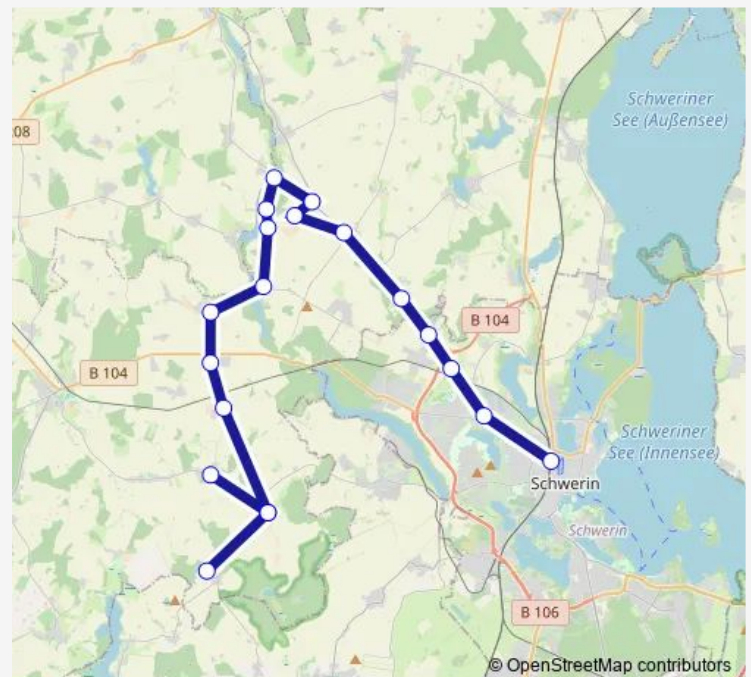

Groß Brütz

Brüsewitz Gewerbegebiet

Brüsewitz

Gottmannsförde Richt.Cramon

Cramonshagen I

Cramonshagen II

Cramon (b Schwerin)

Neues Dorf Abzweig

Gottesgabe — Schwerin Hauptbahnhof

Monday 07:31

Tuesday —

Wednesday 07:31

Thursday —

Friday 07:31

Saturday —

Sunday —

Route info

Direction: Gottesgabe

Stops: 19

Trip Duration: 0 hour 48 min

110 Bus time schedules and route maps are available in an offline PDF at busmaps.com. Use the busmaps.com website to see live bus times, train schedule or subway schedule, and step-by-step directions for all public transit in Schwerin