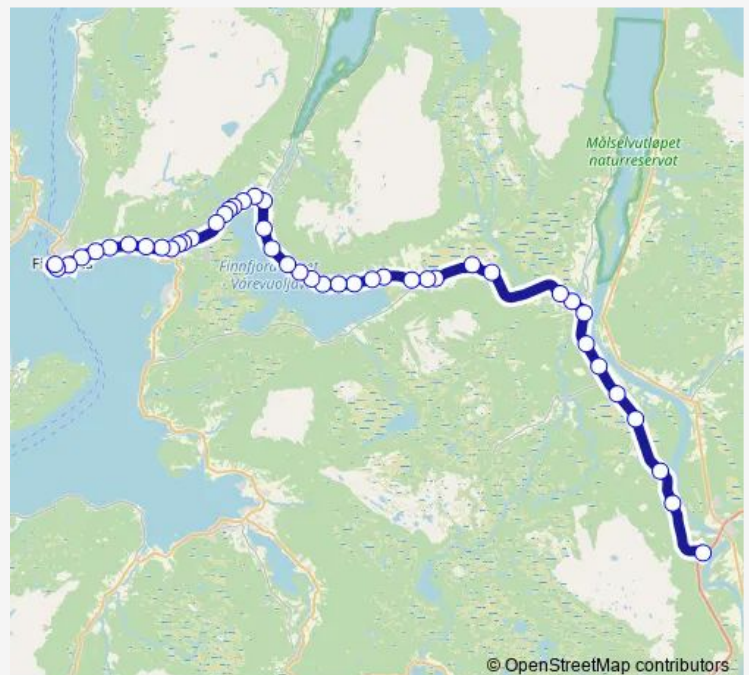

Stops: 46

Trip Duration: 0 hour 37 min

© OpenStreetMap contributors

Fjelldal

Haugen

Fagervoll

Fagerli

Blomli