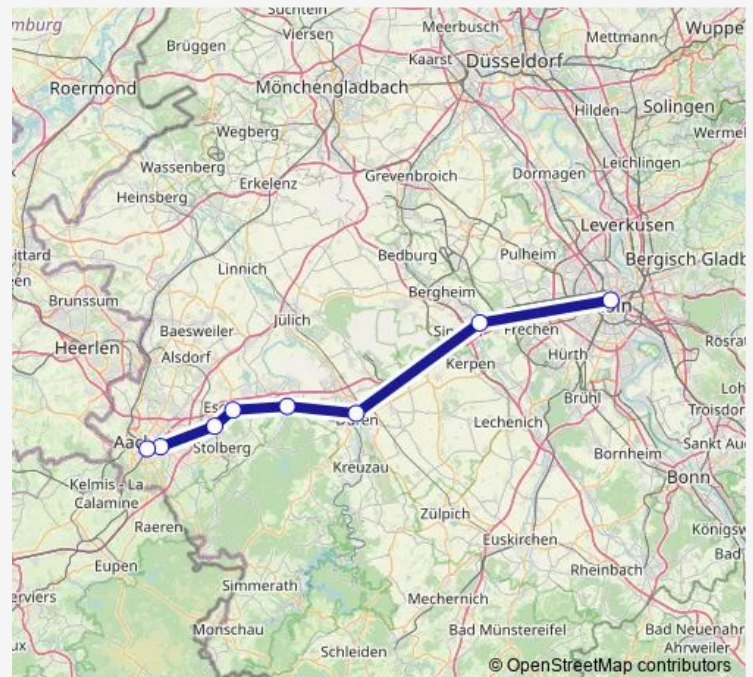

Düren, Bf

Langerwehe, Bf

Eschweiler, Hbf

Stolberg, Hbf

Aachen, Rothe Erde Bf

Aachen, Hbf

Route schedule

Köln Hbf — Aachen, Hbf

Monday —

Tuesday —

Wednesday —

Thursday —

Friday —

Saturday 01:07-02:07

Sunday —

Route info

Direction: Köln Hbf

Stops: 8

Trip Duration: 2 hour 11 min

S19x

Direction

Aachen, Hbf — Köln Hbf

8 stops

[Open route schedule](#)