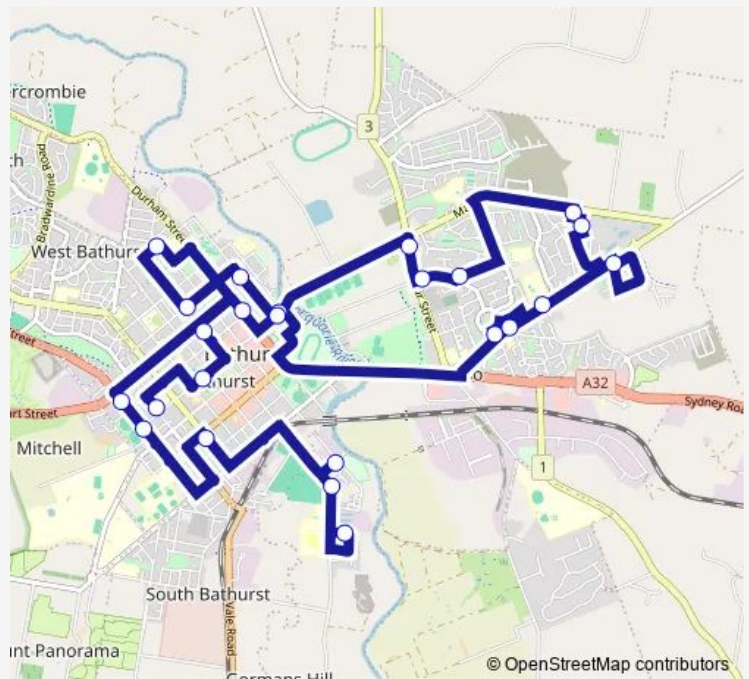

School Bus S705 Panda Bus - Gormans Hill to Bathurst PS via Kelso High

[Go to website](#)

Direction

Lyal St Opp Bathurst Buslines Depot — Bathurst Public School, Rocket St

24 stops

[Open route schedule](#)

- Lyal St Opp Bathurst Buslines Depot
- Russell St At Gormans Hill Rd
- Fish Pde After McPhillamy Av
- Centennial Park, Lambert St
- George Park, Brilliant St
- Brilliant St Opp Harris St
- Durham St Before Rankin St
- George St Before Stanley St
- Trinity Heights Shopping Centre, Gilmour St
- Tandora St Before Beyers Pl
- Jagoe Dr Before Lindens Cl
- Sunbright Rd After Marsden Lane
- Percival Pl After Kirkland Rd
- Wheatfield Dr After Limekilns Rd
- Kelso Centrepoint Shopping Centre, Allambie Blvd
- Boyd St Opp Bonnor St
- Kelso High School, Boyd St
- George St After Stanley St
- Morrisset St After Stewart St
- Peel St Before Russell St

Route schedule

Lyal St Opp Bathurst Buslines Depot — Bathurst Public School, Rocket St

Monday	07:45
Tuesday	07:45
Wednesday	07:45
Thursday	07:45
Friday	07:45
Saturday	—
Sunday	—

Route info

Direction: Lyal St Opp Bathurst Buslines Depot

Stops: 24

Trip Duration: 1 hour 15 min

S705 — Panda Bus - Gormans Hill to Bathurst PS via Kelso High **BusMaps**

Commonwealth St Before Howick St

Russell St After Stewart St

Cathedral Primary School, George St