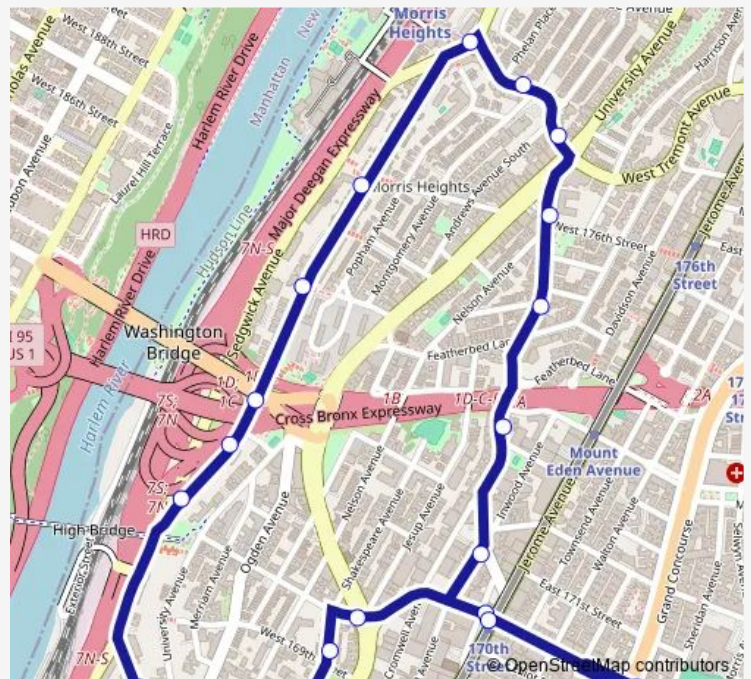

Inwood AV/Macombs Rd

Macombs RD/Goble Pl

Macombs RD/W 174 St

Macombs RD/W 176 St

West Tremont AV/University Av

West Tremont AV/Loring PL South

Sedgwick AV/West Tremont Av

Undercliff AV/W 176 St

W 170 ST/Edward L Grant Hwy

W 170 ST/Jerome Av

E 170 ST/Grand Concourse

Route schedule

E 170 ST/Grand Concourse — E 170 ST/Grand Concourse

Monday 05:10-00:55⁺¹

Tuesday 05:10-00:55⁺¹

Wednesday 05:10-00:55⁺¹

Thursday 05:10-00:55⁺¹

Friday 05:10-00:55⁺¹

Saturday 05:00-00:30⁺¹

Sunday 05:10-00:45⁺¹

Route info

Direction: E 170 ST/Grand Concourse

Stops: 21

Trip Duration: 0 hour 40 min

■ Bx18a — Morris Heights/High Bridge Circulator

Bx18a Bus time schedules and route maps are available in an offline PDF at busmaps.com. Use the busmaps.com website to see live bus times, train schedule or subway schedule, and step-by-step directions for all public transit in The Bronx