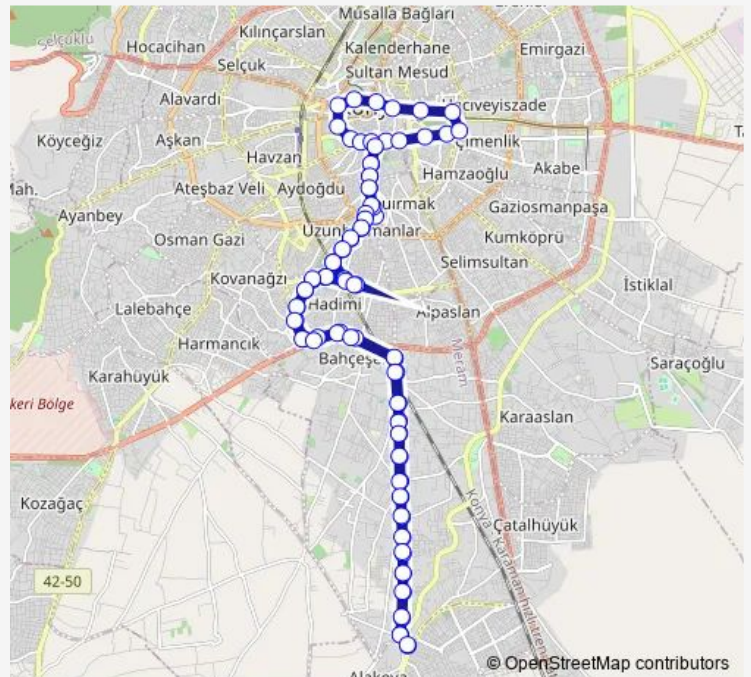

İbrahim Ethem Cami

Route schedule

Alakova SON Durak — Alakova SON Durak

Monday 06:10-00:15⁺¹Tuesday 06:10-00:15⁺¹Wednesday 06:10-00:15⁺¹Thursday 06:10-00:15⁺¹Friday 06:10-00:15⁺¹Saturday 06:10-00:25⁺¹Sunday 07:30-00:25⁺¹**Route info**

Direction: Alakova SON Durak

Stops: 91

Trip Duration: 1 hour 33 min

■ 17-A — Tirilirmak KAŞ - Tirilirmak Kaş

BusMaps

Çoşar

Duvarli

Kimya

Kalfalar Sali Pazarı

Mavi Çeşme

Alakova SON Durak

17-A Bus time schedules and route maps are available in an offline PDF at busmaps.com. Use the busmaps.com website to see live bus times, train schedule or subway schedule, and step-by-step directions for all public transit in Meram