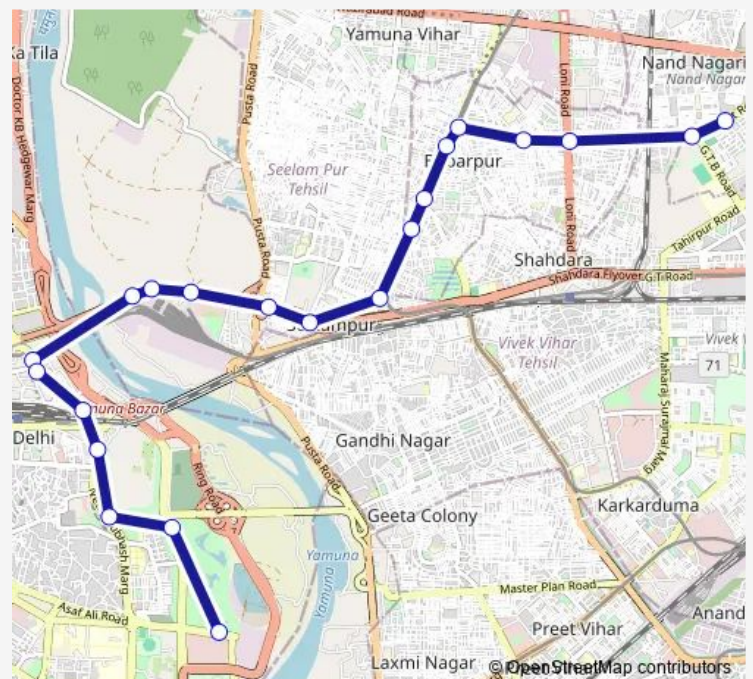

Jyoti Colony

Durgapuri

Babarpur Extension

Mogpur Crossing

Zafrabad School

Zafrabad

Seelampur

Dharam Pura

Jama Masjid

Shanti Vana

Rajghat Gandhi Darshan

Route schedule

Nand Nagari Terminal — Rajghat Gandhi Darshan

Monday 11:42-19:18

Tuesday 11:42-19:18

Wednesday 11:42-19:18

Thursday 11:42-19:18

Friday 11:42-19:18

Saturday 11:42-19:18

Sunday 11:42-19:18

Route info

Direction: Nand Nagari Terminal

Stops: 21

Trip Duration: 0 hour 54 min

205extdown

BusMaps

205extdown Bus time schedules and route maps are available in an offline PDF at busmaps.com. Use the busmaps.com website to see live bus times, train schedule or subway schedule, and step-by-step directions for all public transit in Delhi