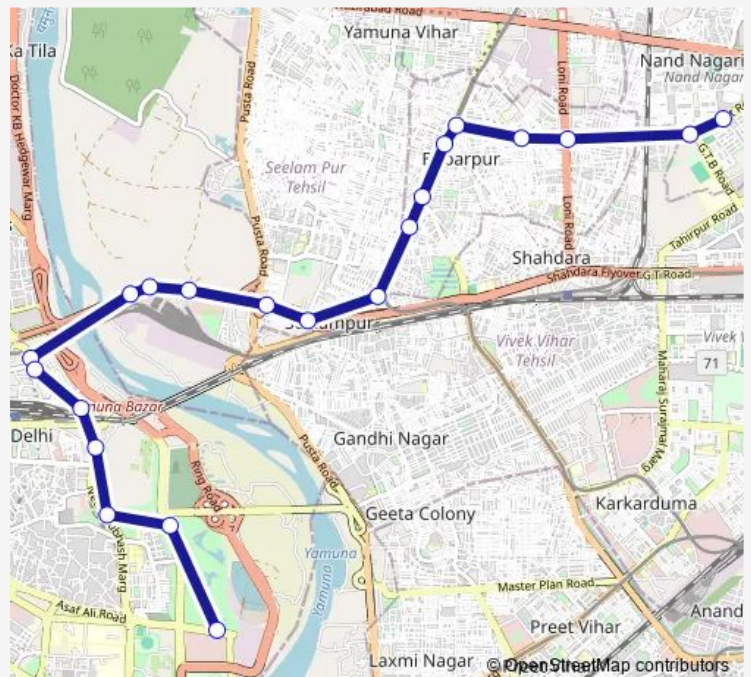

Jyoti Colony

Durgapuri

Babarpur Extension

Mogpur Crossing

Zafrabad School

Zafrabad

Seelampur

Dharam Pura

Jama Masjid

Shanti Vana

Rajghat Gandhi Darshan

Route schedule

Nand Nagari Terminal — Rajghat Gandhi Darshan

Monday 11:42-19:18

Tuesday 11:42-19:18

Wednesday 11:42-19:18

Thursday 11:42-19:18

Friday 11:42-19:18

Saturday 11:42-19:18

Sunday 11:42-19:18

Route info

Direction: Nand Nagari Terminal

Stops: 21

Trip Duration: 0 hour 54 min

205extdown

BusMaps

205extdown Bus time schedules and route maps are available in an offline PDF at busmaps.com. Use the busmaps.com website to see live bus times, train schedule or subway schedule, and step-by-step directions for all public transit in Delhi