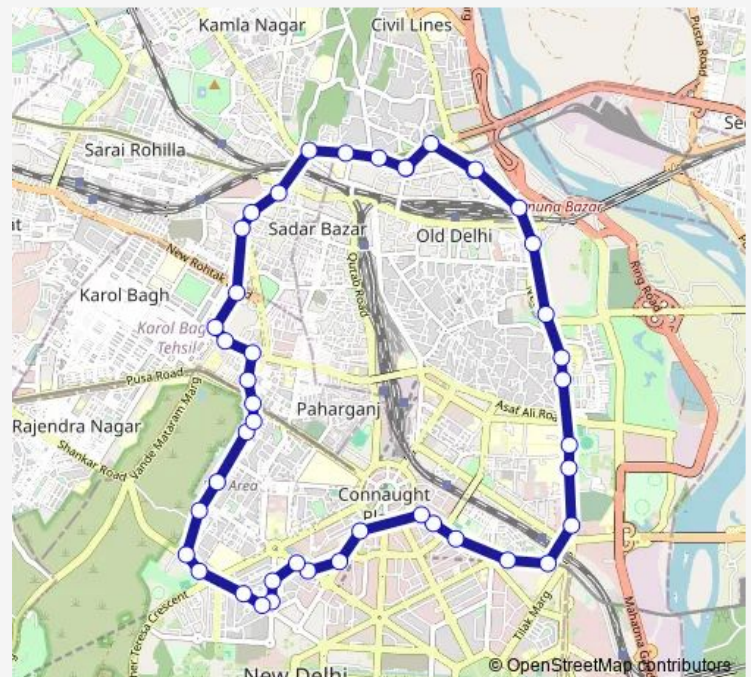

P S Parliament / Jantar Mantar

Patel Chowk (Ashoka Road)

Gurudwara Bangla Sahib

Route schedule

Mori Gate Terminal — Mori Gate Terminal

Monday 10:36-23:23

Tuesday 10:36-23:23

Wednesday 10:36-23:23

Thursday 10:36-23:23

Friday 10:36-23:23

Saturday 10:36-23:23

Sunday 10:36-23:23

Route info

Direction: Mori Gate Terminal

Stops: 44

Trip Duration: 1 hour 9 min

■ Cbd1-Down

Ndpo

Kendriya Terminal (Pt. Pant Marg)

Kendriya Terminal / Gurudwara Rakab Gunj

Talkatora Road

RML Hospital

Talkatora Stadium

Kali Bari Marg Crossing