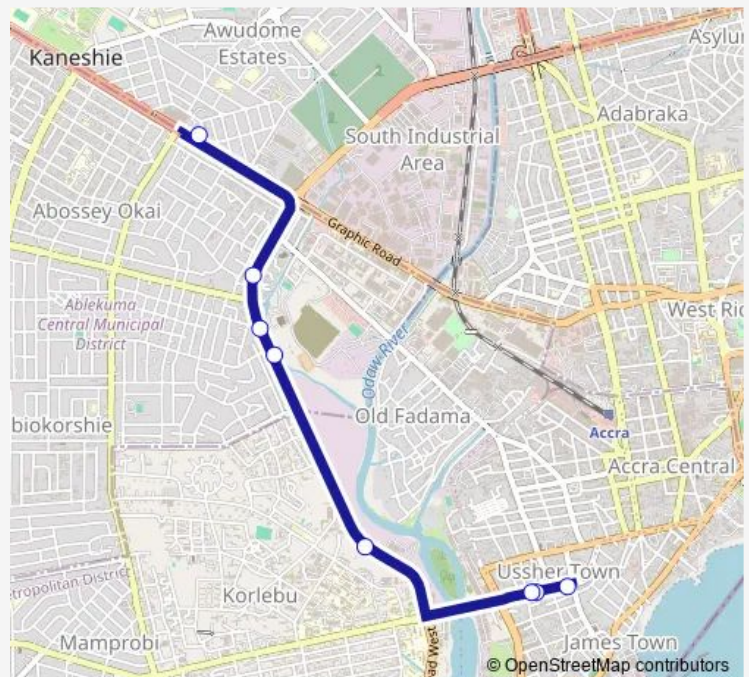

Bus 155a Kanashie Mkt Cmplx to Akoto Lante

[Go to website](#)

Direction

Terminal Kanashie Mkt Cmplx — Ayigbe Town 303

8 stops

[Open route schedule](#)

Terminal Kanashie Mkt Cmplx

Total 302

Ayigbe

Mortuary 155

UTC (Agbado)

Agbado

Terminal Akoto Lante

Ayigbe Town 303

Route schedule

Terminal Kanashie Mkt Cmplx — Ayigbe Town 303

Monday 07:35

Tuesday 07:35

Wednesday 07:35

Thursday 07:35

Friday 07:35

Saturday 07:35

Sunday 07:35

Route info

Direction: Terminal Kanashie Mkt Cmplx

Stops: 8

Trip Duration: 0 hour 32 min

155a — Kanashie Mkt Cmplx to Akoto Lante

155a Bus time schedules and route maps are available in an offline PDF at busmaps.com. Use the busmaps.com website to see live bus times, train schedule or subway schedule, and step-by-step directions for all public transit in Accra