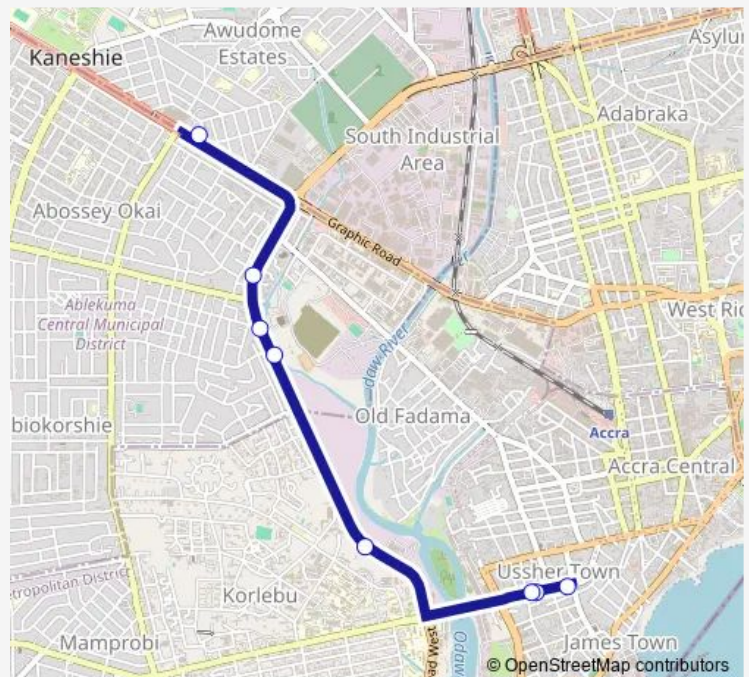

Bus 155A Kanashie Mkt Cmplx to Akoto Lante

[Go to website](#)

Direction

Terminal Kanashie Mkt Cmplx — Ayigbe Town 303

8 stops

[Open route schedule](#)

Terminal Kanashie Mkt Cmplx

Total 302

Ayigbe

Mortuary 155

UTC (Agbado)

Agbado

Terminal Akoto Lante

Ayigbe Town 303

Route schedule

Terminal Kanashie Mkt Cmplx — Ayigbe Town 303

Monday 07:35

Tuesday 07:35

Wednesday 07:35

Thursday 07:35

Friday 07:35

Saturday 07:35

Sunday 07:35

Route info

Direction: Terminal Kanashie Mkt Cmplx

Stops: 8

Trip Duration: 0 hour 32 min

155A — Kanashie Mkt Cmplx to Akoto Lante

155A Bus time schedules and route maps are available in an offline PDF at busmaps.com. Use the busmaps.com website to see live bus times, train schedule or subway schedule, and step-by-step directions for all public transit in Accra