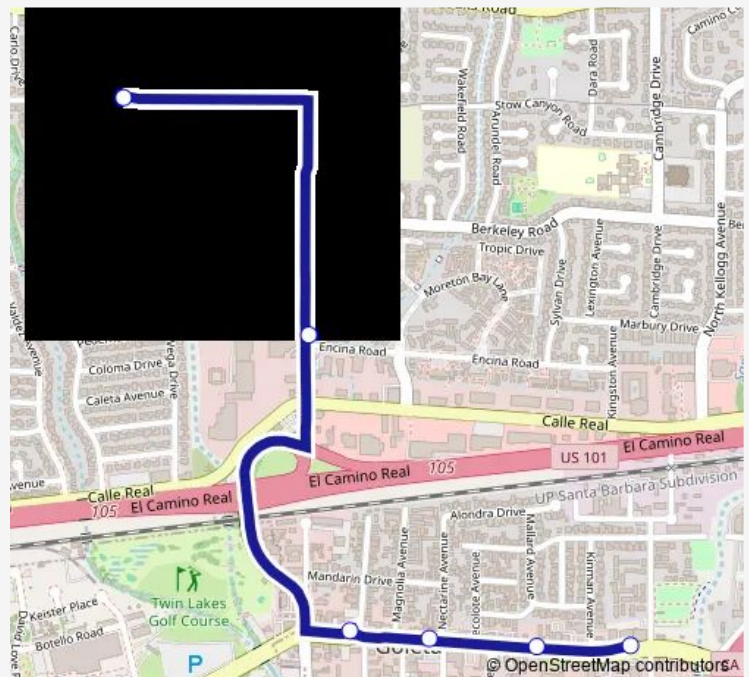

Bus 2610 Goleta Valley Jr. High

[Go to website](#)

Direction

Hollister & Kellogg — Goleta Valley Junior High

6 stops

[Open route schedule](#)

Hollister & Kellogg

Hollister & Wendy's

Hollister & Nectarine

Hollister & Orange

Fairview & Encina

Goleta Valley Junior High

Route schedule

Hollister & Kellogg — Goleta Valley Junior High

Monday	08:23
Tuesday	08:18
Wednesday	08:23
Thursday	08:18
Friday	08:23
Saturday	—
Sunday	—

Route info

Direction: Hollister & Kellogg

Stops: 6

Trip Duration: 0 hour 12 min

2610 — Goleta Valley Jr. High

Direction

Goleta Valley Junior High — Hollister & Kellogg

5 stops

Monday	15:05
Tuesday	12:35-15:05
Wednesday	15:05
Thursday	15:05
Friday	12:35-15:05
Saturday	—
Sunday	—

Route info

Direction: Goleta Valley Junior High

Stops: 5

Trip Duration: 0 hour 18 min

2610 Bus time schedules and route maps are available in an offline PDF at busmaps.com. Use the busmaps.com website to see live bus times, train schedule or subway schedule, and step-by-step directions for all public transit in Goleta