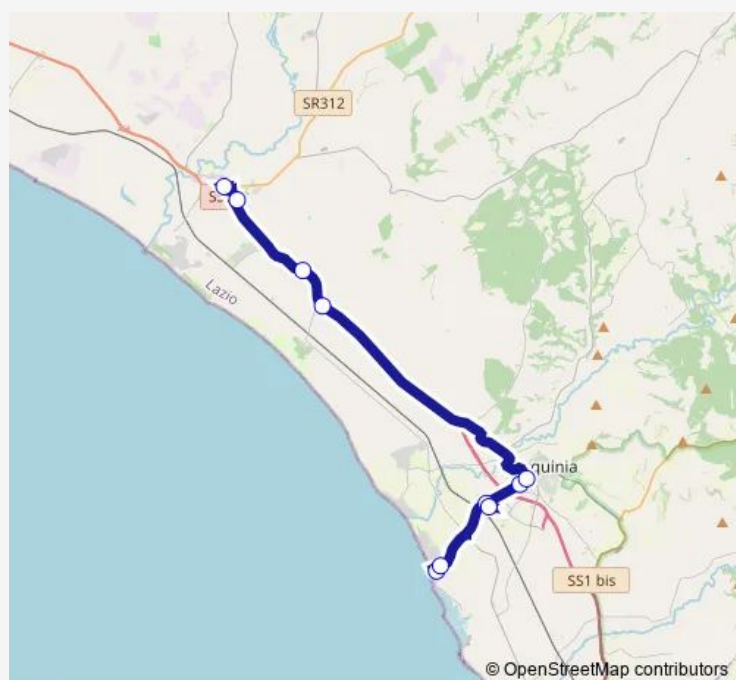

TARQUINIA | Via Sanzio (IISS) # f749

TARQUINIA | Via Porto Clementino Via Nenni # f751

TARQUINIA | Via Vecchia Aurelia # f738

TARQUINIA | Via Aurelia (Riva Tarquini) # f92

TARQUINIA | Via Aurelia (Km 104) # f94

Montalto | Via Cere # f000049

Montalto | Piazza Tarquinia # f343

Route schedule

TARQUINIA | Lido (Liceo) # f743 — Montalto | Piazza Tarquinia # f343

Monday	14:10
Tuesday	14:10
Wednesday	14:10
Thursday	14:10
Friday	14:10
Saturday	—
Sunday	—

Route info

Direction: TARQUINIA | Lido (Liceo) # f743

Stops: 10

Trip Duration: 0 hour 30 min

Bus time schedules and route maps are available in an offline PDF at busmaps.com. Use the busmaps.com website to see live bus times, train schedule or subway schedule, and step-by-step directions for all public transit in Tarquinia