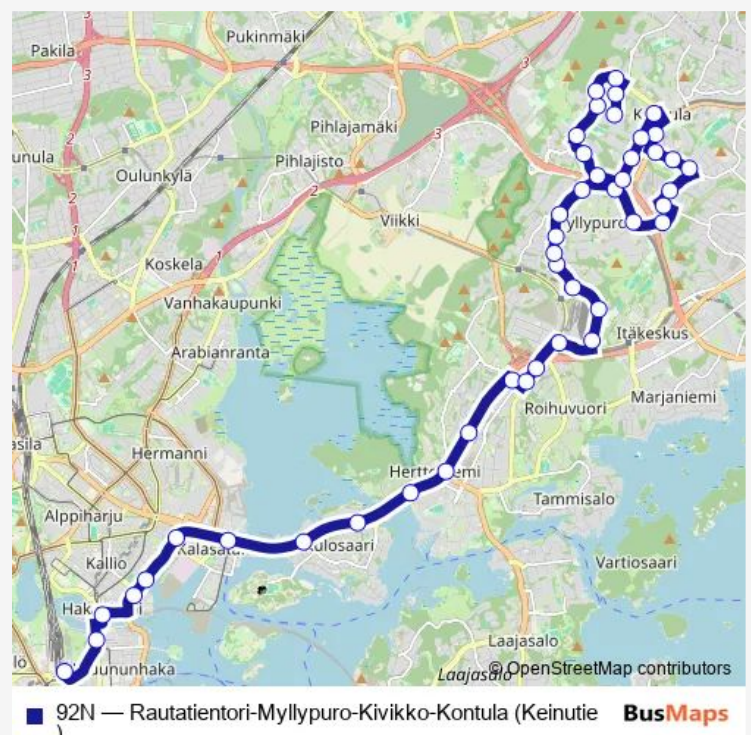

### Route schedule

Kiikku — Rautatientori

Monday	23:11-01:03 <sup>+1</sup>
Tuesday	23:11-01:03 <sup>+1</sup>
Wednesday	23:11-01:03 <sup>+1</sup>
Thursday	23:11-01:03 <sup>+1</sup>
Friday	23:11-02:33 <sup>+1</sup>
Saturday	03:03-02:33 <sup>+1</sup>
Sunday	03:03-01:03 <sup>+1</sup>

### Route info

Direction: Kiikku

Stops: 47

Trip Duration: 0 hour 39 min

Myllytuvantie

Orpaanporras

Neulapadontie

Kolsintie