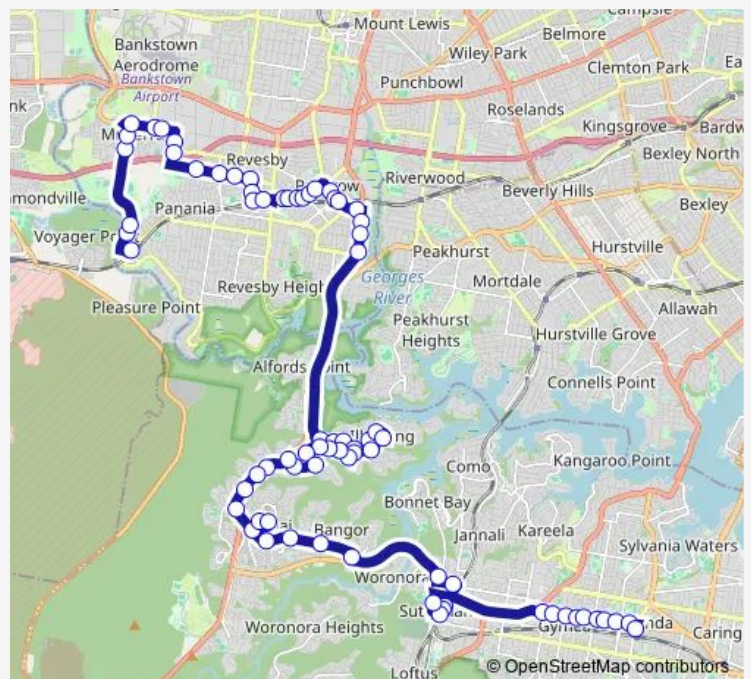

Tuesday 05:29

Wednesday 05:29

Thursday 05:29

Friday 05:29

Saturday —

Sunday —

Route info

Direction: Bradman Rd At O'Neill Rd

Stops: 13

Trip Duration: 0 hour 18 min

962 — Miranda to East Hills

Direction

Bullecourt Av Opp Western Sydney University — Endeavour Sports High School, Access Rd, The Boulevarde

74 stops

[Open route schedule](#)