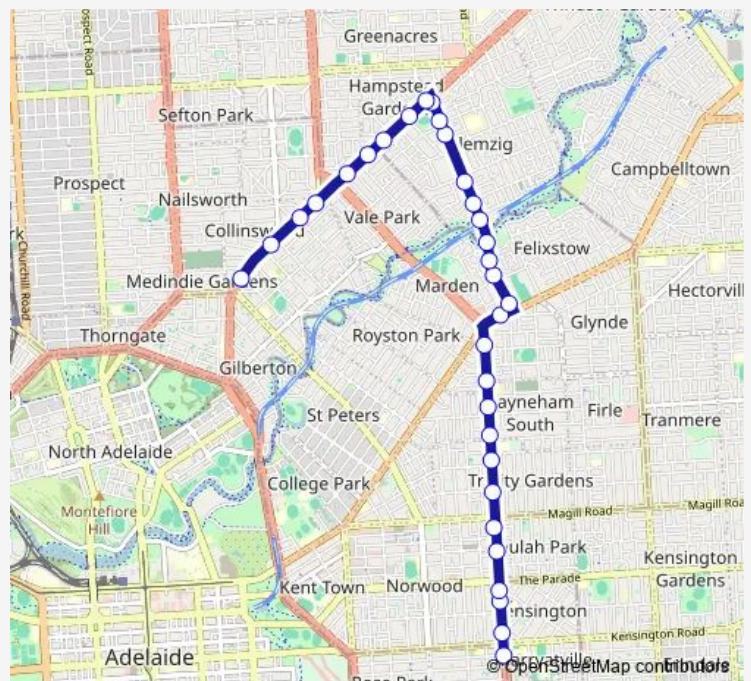

Stop 16 O.G. Rd - West side

Stop 16A O.G. Rd - West side

Stop 17 O.G. Rd - West side

Stop 17A O.G. Rd - West side

Stop 17B O.G. Rd - West side

Stop 18 O.G. Rd - West side

**Route schedule**

Stop 148 Portrush Rd - West side — Stop 11 North East Rd - South East side

Monday 15:38

Tuesday 15:38

Wednesday 15:38

Thursday 15:38

Friday 15:38

Saturday —

Sunday —

**Route info**

Direction: Stop 148 Portrush Rd - West side

Stops: 32

Trip Duration: 0 hour 28 min

962 — Loreto College to Walkerville

Stop 19 O.G. Rd - West side

Stop 20 O.G. Rd - West side

Stop 20 North East Rd - South East side

Stop 19 North East Rd - South East side

Stop 18 North East Rd - South East side

Stop 17 North East Rd - South East side

Stop 16 North East Rd - South East side

Stop 15 North East Rd - South East side

Stop 14 North East Rd - South East side