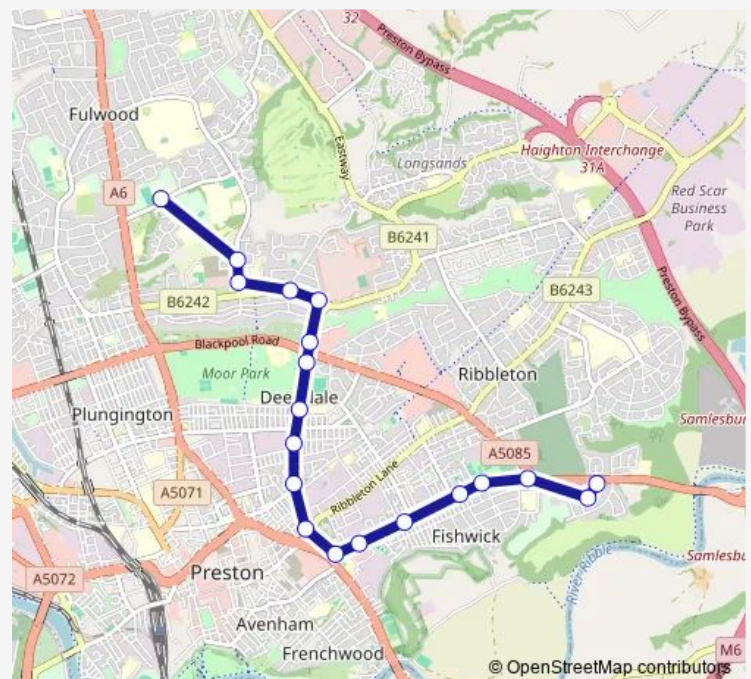

Edmund Street

London Road

Centenary Mill

Skeffington Road

Acregate Lane

Ribbleton Park

Hesketh Arms

Tudor Avenue

Saturday —

Sunday —

Route info

Direction: Corpus Christi High School

Stops: 19

Trip Duration: 0 hour 30 min

■ 962 — Farrington Park - Corpus Christi Sports College

Direction

Brockholes Brow — Corpus Christi High School

17 stops

[Open route schedule](#)

Brockholes Brow

Ripon Terrace

Hesketh Arms

Waldon Street

Acregate Lane

Wednesday 07:45

Thursday 07:45

Friday 07:45

Saturday —

Sunday —

Route info

Direction: Brockholes Brow

Stops: 17