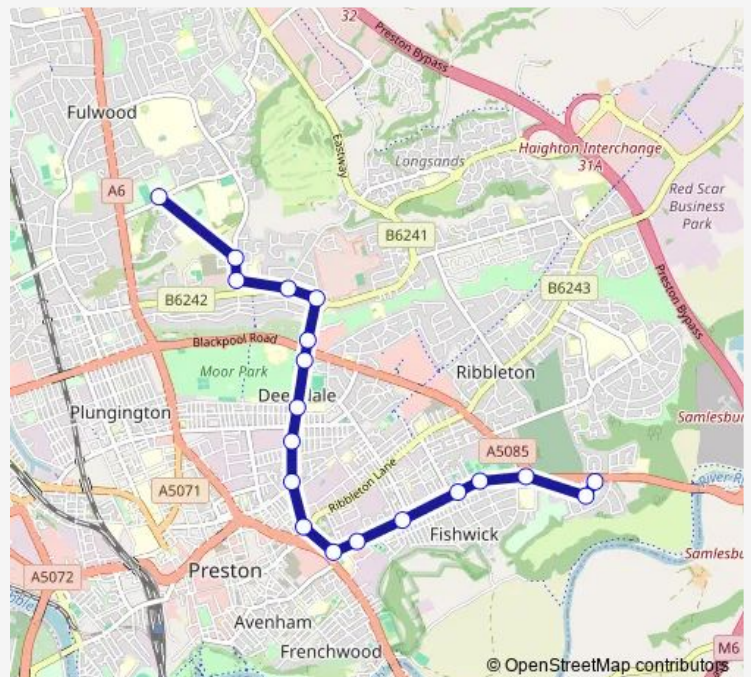

Edmund Street

London Road

Centenary Mill

Skeffington Road

Acregate Lane

Ribbleton Park

Hesketh Arms

Tudor Avenue

Saturday —

Sunday —

Route info

Direction: Corpus Christi High School

Stops: 19

Trip Duration: 0 hour 30 min

■ 962 — Farrington Park - Corpus Christi Sports College

Direction

Brockholes Brow — Corpus Christi High School

17 stops

[Open route schedule](#)

Brockholes Brow

Ripon Terrace

Hesketh Arms

Waldon Street

Acregate Lane

Wednesday 07:45

Thursday 07:45

Friday 07:45

Saturday —

Sunday —

Route info

Direction: Brockholes Brow

Stops: 17