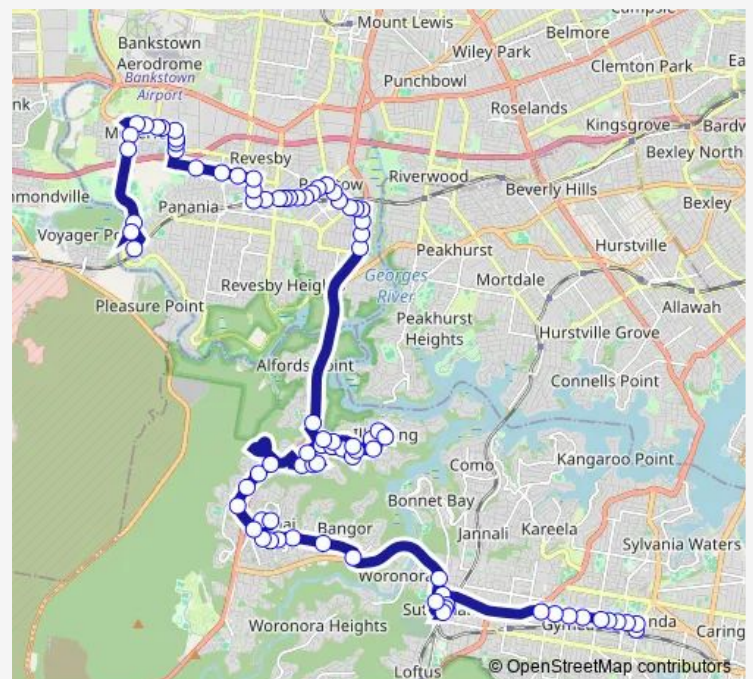

Monday 05:50-18:35

Tuesday 05:50-18:35

Wednesday 05:50-18:35

Thursday 05:50-18:35

Friday 05:50-18:35

Saturday —

Sunday —

Route info

Direction: Miranda Interchange, Kiora Rd, Stand 6

Stops: 74

Trip Duration: 1 hour 14 min

962 — East Hills to Miranda

Menai Rd Before Carter Rd

Allison Cr After Macmahon PI

Menai Marketplace, Duncomb PI

Menai Ambulance Station, Menai Rd