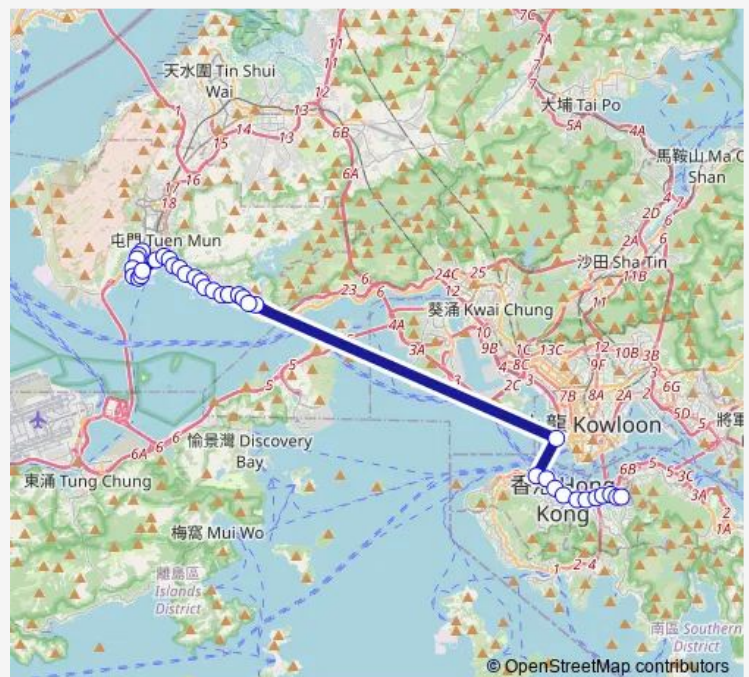

[Ctb] Mouse Island Children'S Playground, HOI Wing Road[[Kmb] Mouse Island Children'S Playground[[Lrtfeeder] LR SAM Shing Stop

Route schedule

[Ctb] Lung MUN Oasis[[Kmb] Lung MUN Oasis BUS Terminus — [Ctb] Causeway BAY (Moreton Terrace)

Stops: 36

Trip Duration: 1 hour 21 min

[Ctb] SAM Shing Estate, Castle Peak Road|[Kmb] SAM Shing Estate|[Lrtfeeder] SAM Shing Estate|[Lwb] SAM Shing Estate

[Ctb] Castle Peak Beach, Castle Peak Road|[Kmb] Castle Peak Beach|[Lrtfeeder] Castle Peak Beach|[Lwb] Castle Peak Beach