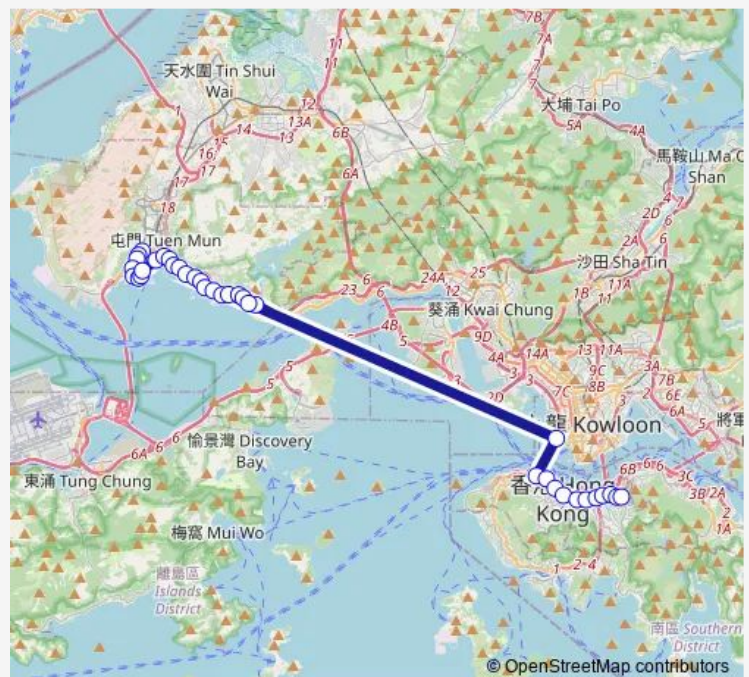

[Ctb] Mouse Island Children'S Playground, HOI Wing Road[[Kmb] Mouse Island Children'S Playground[[Lrtfeeder] LR SAM Shing Stop

### Route schedule

[Ctb] Lung MUN Oasis[[Kmb] Lung MUN Oasis BUS Terminus — [Ctb] Causeway BAY (Moreton Terrace)

Monday	05:50-06:50
Tuesday	05:50-06:50
Wednesday	05:50-06:50
Thursday	05:50-06:50
Friday	05:50-06:50
Saturday	05:50-06:00
Sunday	—

### Route info

Direction: [Ctb] Lung MUN Oasis[[Kmb] Lung MUN Oasis BUS Terminus

Stops: 36

Trip Duration: 1 hour 19 min

[Ctb] SAM Shing Estate, Castle Peak Road|[Kmb] SAM Shing Estate|[Lrtfeeder] SAM Shing Estate|[Lwb] SAM Shing Estate