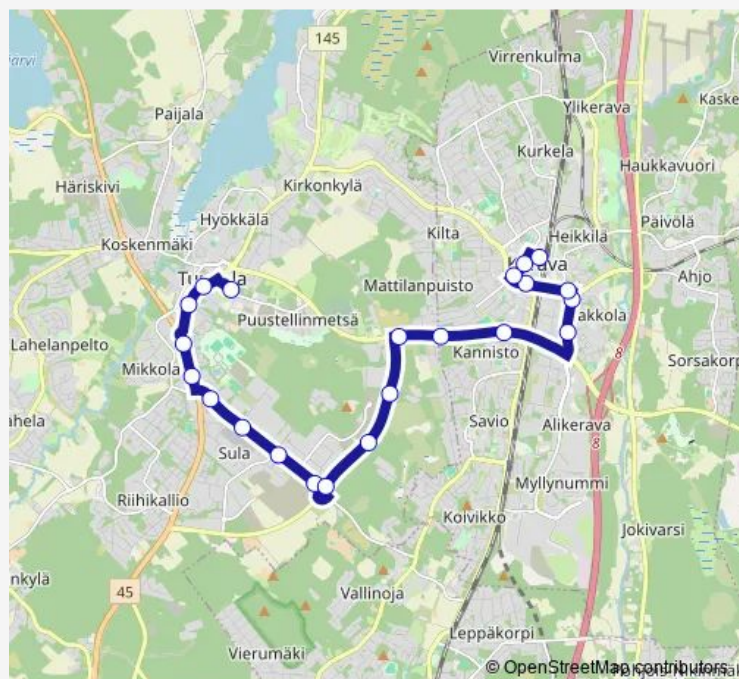

Puuvalonaukio

Keravan tori

Keravanaukio

Route schedule

Hyrylä — Keravan asema

Monday 14:13-22:04

Tuesday 14:13-22:04

Wednesday 14:13-22:04

Thursday 14:13-22:04

Friday 14:13-22:04

Saturday —

Sunday —

Route info

Direction: Hyrylä

Stops: 22

Trip Duration: 0 hour 20 min

■ 962 — Hyrylä-Sula-Keravan asema

Direction

Keravan asema — Hyrylä

20 stops

[Open route schedule](#)

Keravan asema

Keravanaukio

Keravan tori