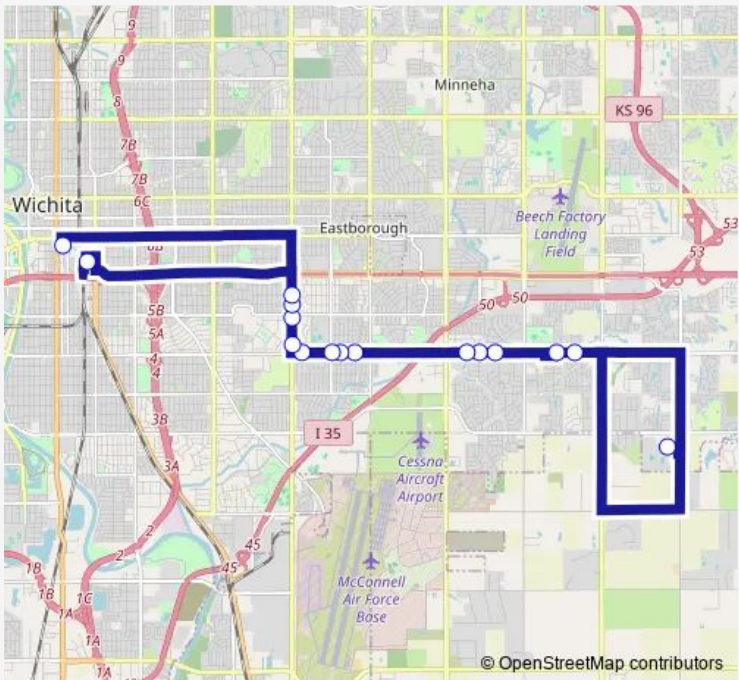

[Go to website](#)

**Direction**  
 Transit Operations Center — Southeast High School  
 14 stops  
[Open route schedule](#)

- Transit Operations Center
- Oliver and Gilbert Outbound
- Oliver and Morris Outbound
- Oliver and Bayley Outbound
- Oliver and Boston South Bound
- Harry and Elpyco Ob
- Harry and Faulders Ob
- Harry and Fabrique Ob
- 8419 E Harry Ob
- Harry and Longford Ob
- Harry and Cypress Ob
- Harry and Red Oak Ob
- Harry and Smithmoor Ob
- Southeast High School

Route schedule  
 Transit Operations Center — Southeast High School

Monday	07:09
Tuesday	07:09
Wednesday	07:09
Thursday	07:09
Friday	07:09
Saturday	—
Sunday	—

Route info  
 Direction: Transit Operations Center  
 Stops: 14  
 Trip Duration: 0 hour 29 min

**Direction**

Transit Operations Center — Transit Center

16 stops

[Open route schedule](#)

Transit Operations Center

Southeast High School

Harry and Shiloh Ib

Harry and Todd Ib

Oliver and Bayley Inbound

Oliver and Morris Inbound

Oliver and Gilbert Inbound

Transit Center