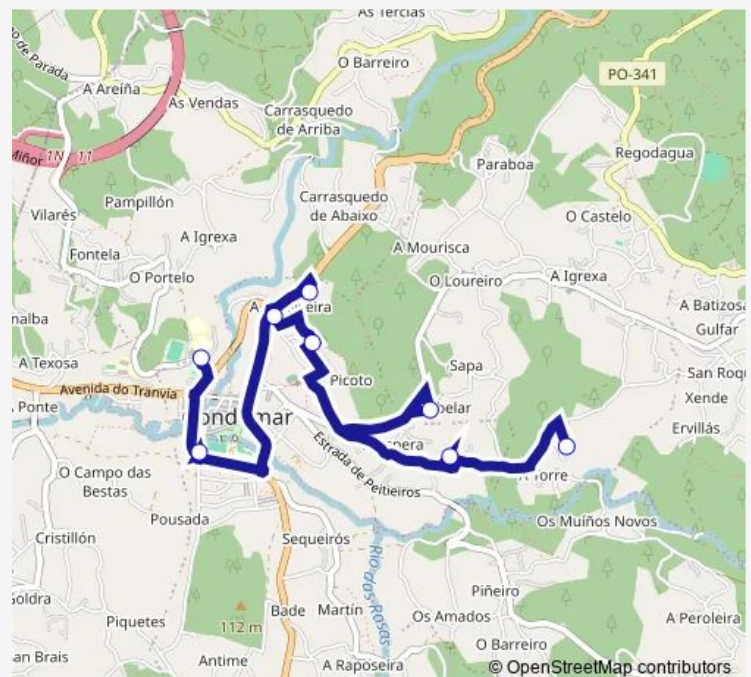

Ameixeira (de trás igrexa)

Cuartel G.Civil

Adro

Aspera

Toucido

A Torre

Route schedule

IES Auga da Laxe — A Torre

Monday 15:05-18:45

Tuesday 15:05

Wednesday 15:05

Thursday 15:05

Friday 15:05

Saturday —

Sunday —

Route info

Direction: IES Auga da Laxe

Stops: 8

Trip Duration: 0 hour 10 min

Xg883063 — IES Auga Da Laxe-Gondomar EA-A Torre

Direction

A Torre — IES Auga da Laxe

8 stops

[Open route schedule](#)

Route schedule

A Torre — IES Auga da Laxe

Monday	09:15-16:45
Tuesday	09:15
Wednesday	09:15
Thursday	09:15
Friday	09:15
Saturday	—
Sunday	—

Route info

Direction: A Torre

Stops: 8

Trip Duration: 0 hour 10 min