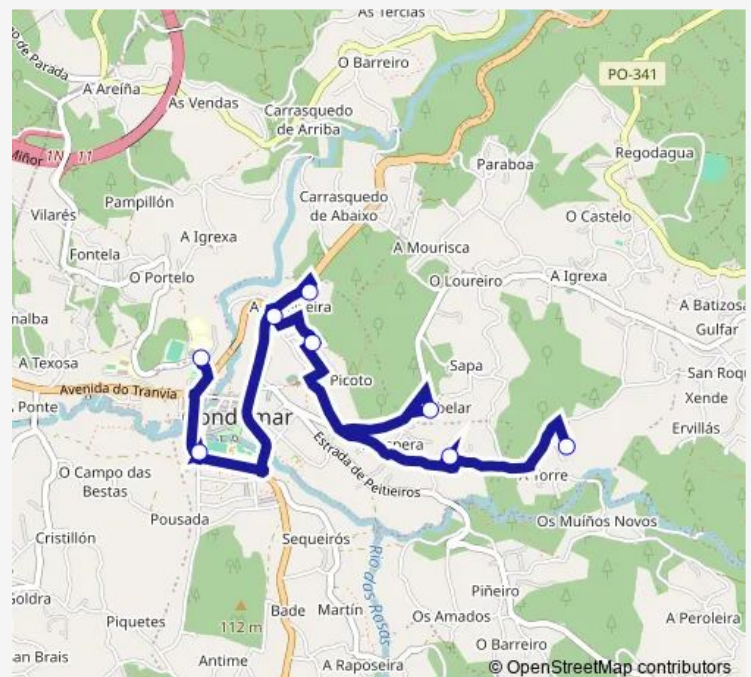

Ameixeira (de trás igrexa)

Cuartel G.Civil

Adro

Aspera

Toucido

A Torre

Route schedule

IES Auga da Laxe — A Torre

Monday 15:05-18:45

Tuesday 15:05

Wednesday 15:05

Thursday —

Friday 15:05

Saturday —

Sunday —

Route info

Direction: IES Auga da Laxe

Stops: 8

Trip Duration: 0 hour 10 min

Direction

A Torre — IES Auga da Laxe

8 stops

[Open route schedule](#)

A Torre

A Torre — IES Auga da Laxe

Monday	09:15-16:45
Tuesday	09:15
Wednesday	09:15
Thursday	—
Friday	09:15
Saturday	—
Sunday	—

Route info

Direction: A Torre

Stops: 8

Trip Duration: 0 hour 10 min

XG883063 Bus time schedules and route maps are available in an offline PDF at busmaps.com. Use the busmaps.com website to see live bus times, train schedule or subway schedule, and step-by-step directions for all public transit in Gondomar