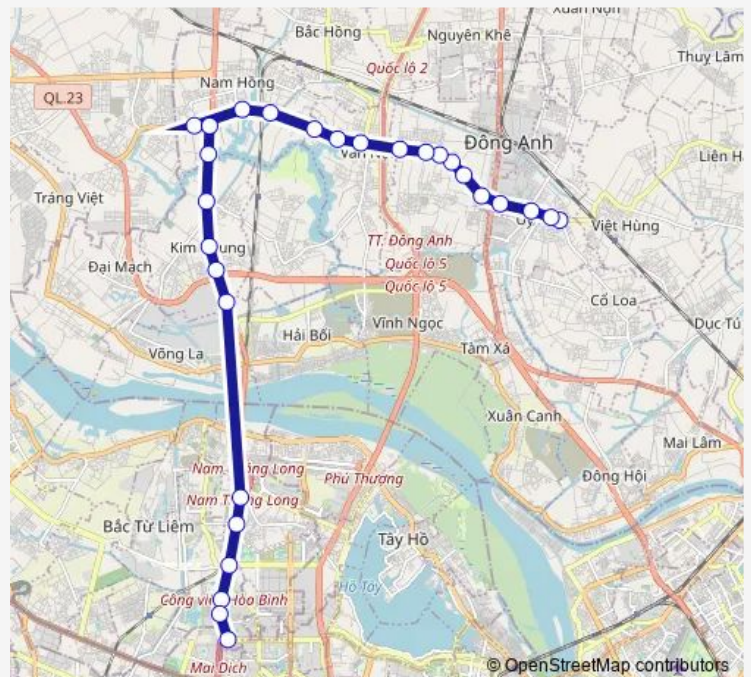

### Route schedule

STOP\_53A\_1\_S29 — STOP\_53A\_2\_S28

Monday 06:30-19:56

Tuesday 06:30-19:56

Wednesday 06:30-19:56

Thursday 06:30-19:56

Friday 06:30-19:56

Saturday 06:30-19:56

### Route info

Direction: STOP\_53A\_1\_S29

Stops: 28

Trip Duration: 0 hour 51 min

Route\_53a\_2

BusMaps

STOP\_53A\_2\_S22  
STOP\_53A\_2\_S23  
STOP\_53A\_2\_S24  
STOP\_53A\_2\_S25  
STOP\_53A\_2\_S26  
STOP\_53A\_2\_S27  
STOP\_53A\_2\_S28