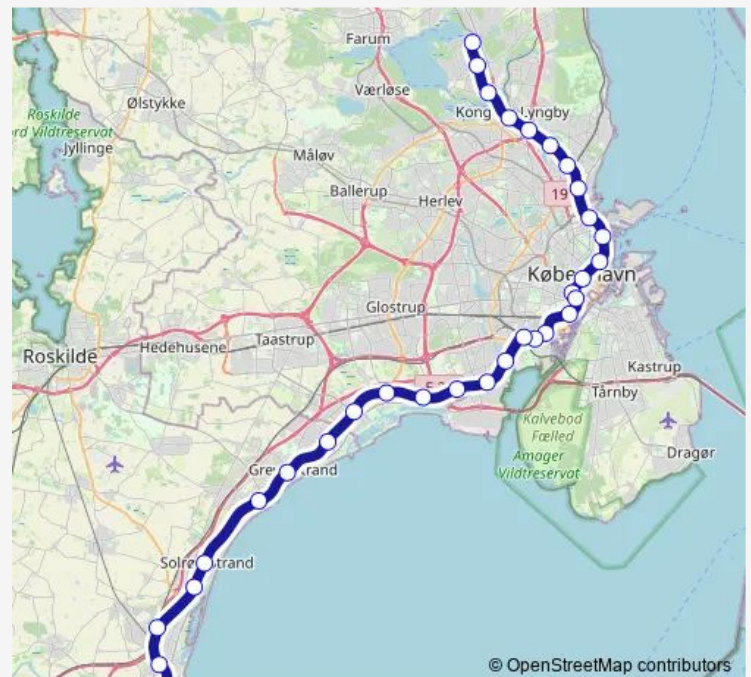

Suburban Railway E

[Go to website](#)

Direction

Holte St. — Køge St.

32 stops

[Open route schedule](#)

Holte St.

Virum St.

Åmarken St.

Friheden St.

Avedøre St.

Route schedule

Holte St. — Køge St.

Monday 05:12-19:22

Tuesday 05:12-19:22

Wednesday 05:12-19:22

Thursday 05:12-19:22

Friday 05:12-19:12

Saturday —

Sunday —

Route info

Direction: Holte St.

Stops: 32

Trip Duration: 1 hour 9 min

© OpenStreetMap contributors

■ E

BusMaps

Brøndby Strand St.

Vallensbæk St.

Ishøj St.

Hundige St.

Greve St.