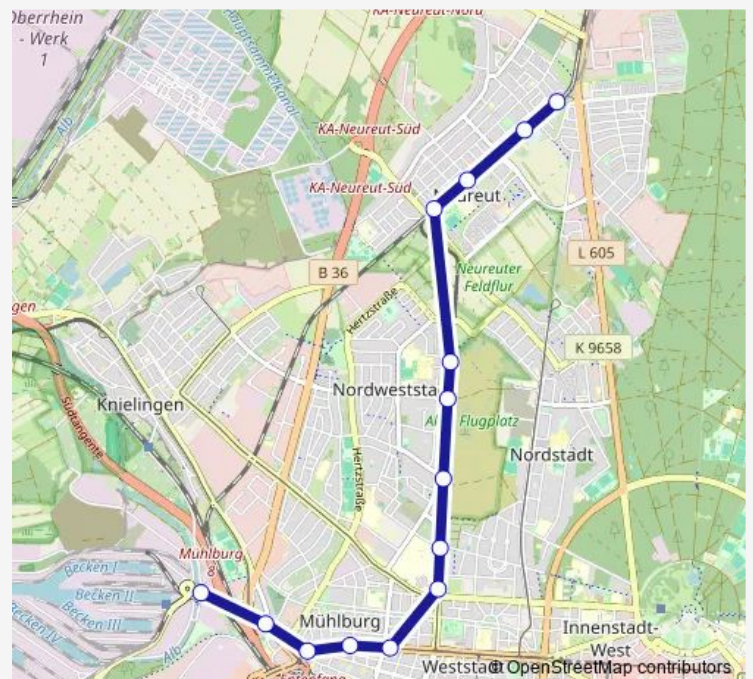

KA Europahalle/Europabad

Route schedule

Karlsruhe Albtalbahnhof — KA Europahalle/Europabad

Monday 07:15

Tuesday 07:15

Wednesday 07:15

Thursday —

Friday —

Saturday —

Sunday —

Route info

Direction: Karlsruhe Albtalbahnhof

Stops: 13

Trip Duration: 0 hour 18 min

Direction

undefined — undefined

0 stops

[Open route schedule](#)

Route schedule

undefined — undefined

Monday	05:23
Tuesday	—
Wednesday	—
Thursday	—
Friday	—
Saturday	05:23
Sunday	05:23

Route info

Direction:

Stops: 0

Trip Duration: — min

Direction

Karlsruhe Albtalbahnhof — KA Europahalle/Europabad

13 stops

[Open route schedule](#)

Karlsruhe Albtalbahnhof

Karlsruhe Ebertstraße

Karlsruhe Kolpingplatz