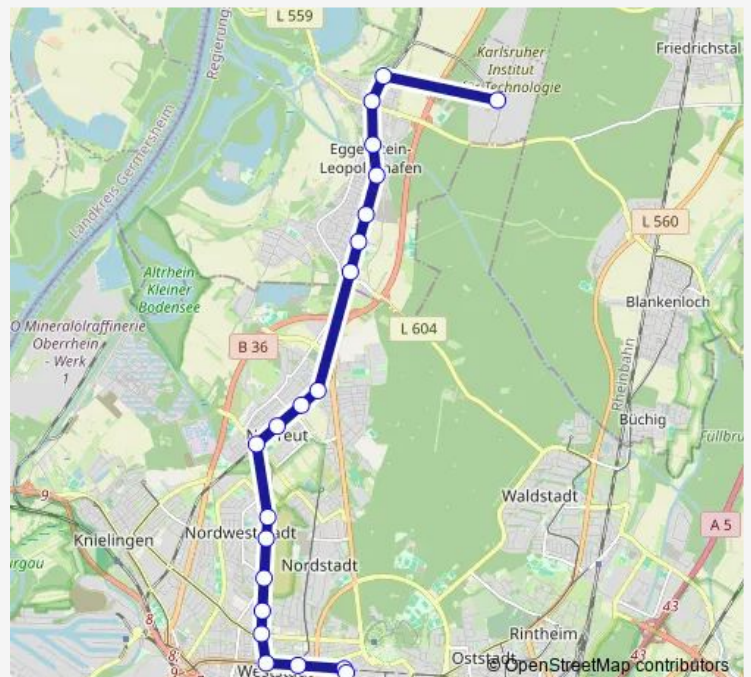

Karlsruhe Lameyplatz

Karlsruhe Rheinhafen

### Route schedule

Neureut Kirchfeld — Karlsruhe Rheinhafen

Monday	—
Tuesday	—
Wednesday	—
Thursday	—
Friday	—
Saturday	—
Sunday	05:23

### Route info

Direction: Neureut Kirchfeld

Stops: 14

Trip Duration: 0 hour 19 min

**Direction**

Leopoldshafen Frankfurter Straße — KIT-Campus Nord

2 stops

[Open route schedule](#)

## Route info

Direction: Leopoldshafen Frankfurter Straße

Stops: 2

Trip Duration: 0 hour 5 min