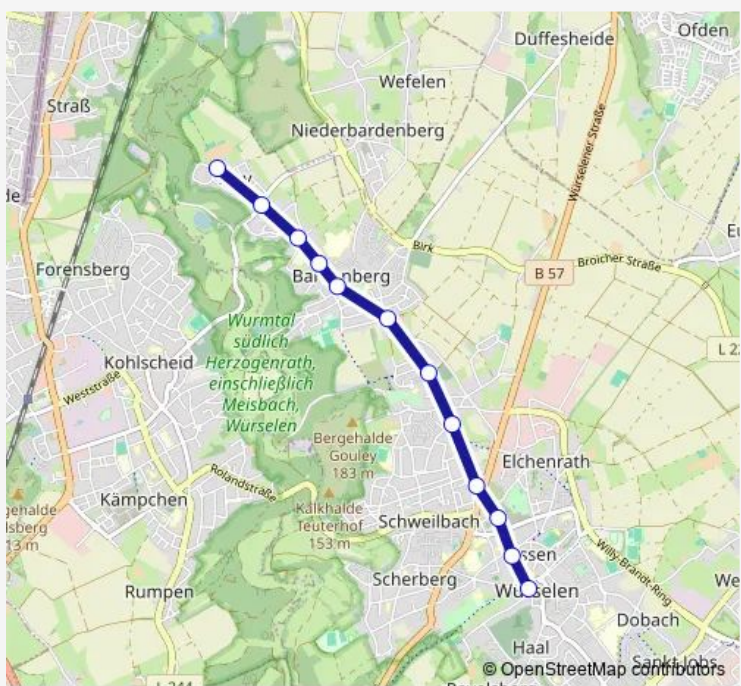

Direction
 Würselen, Markt — Würselen, Bardenberg Pley
 12 stops
[Open route schedule](#)

- Würselen, Markt
- Würselen, Rathaus
- Würselen, Bahnhofstraße
- Würselen, Parkhotel
- Würselen, Morsbach
- Würselen, Von-Görschen-Straße
- Würselen, Bardenberg Grindelstraße
- Würselen, Bardenberg Steinbusch
- Würselen, Bardenberg Krankenhaus
- Würselen, Bardenberg Wilhelmstein
- Würselen, Bardenberg Kamper Gracht
- Würselen, Bardenberg Pley

Route schedule
 Würselen, Markt — Würselen, Bardenberg Pley

Monday	—
Tuesday	13:38
Wednesday	—
Thursday	—
Friday	13:38
Saturday	—
Sunday	—

Route info
 Direction: Würselen, Markt
 Stops: 12
 Trip Duration: 0 hour 15 min

21v Metro time schedules and route maps are available in an offline PDF at busmaps.com. Use the busmaps.com website to see live bus times, train schedule or subway schedule, and step-by-step directions for all public transit in Aachen

The schedule is provided in the local timezone. Times with "(+1)" indicate departures on the next day.

PDF file created on 2025-01-31

2024 BusMaps.com - All Rights Reserved