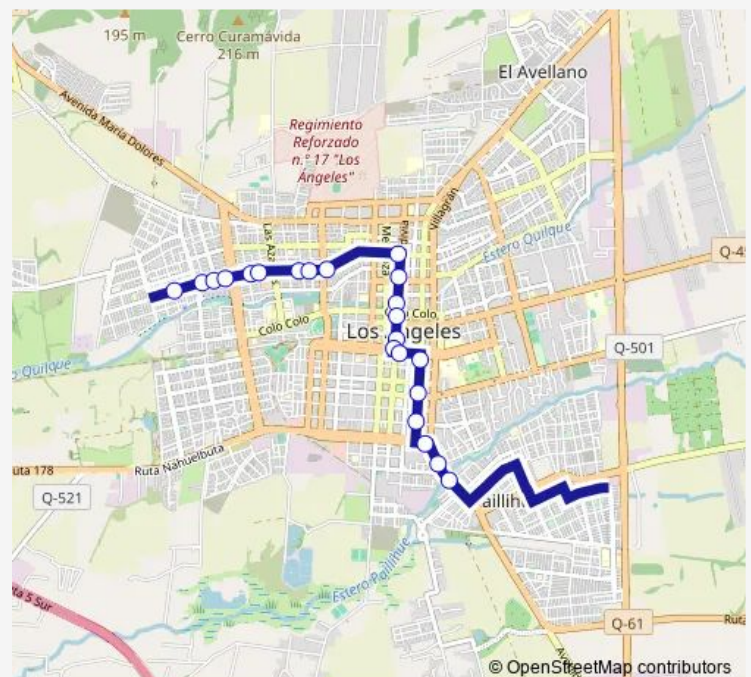

Direction

Galvarino / Poniente — Los Carrera / Edmundo Arellano

22 stops

[Open route schedule](#)

Galvarino / Poniente

Galvarino / Lago Villarrica

Galvarino / Laguna del Laja

Galvarino / Padre Hurtado

Valdivia / Lautaro

Valdivia / Ricardo Vicuna

Valdivia / Avenida Ricardo Vicuna Sur

Ricardo Vicuna / Bernado O Higgins

Freire / Bulnes

Freire / P. Lynch

Freire / Eleuterio Ramirez

Vicuna Mackenna / Los Carrera

Los Carrera / Maria Auxiliadora

Route schedule

Galvarino / Poniente — Los Carrera / Edmundo Arellano

Monday 07:45-20:00

Tuesday 07:45-20:00

Wednesday 07:45-20:00

Thursday 07:45-20:00

Friday 07:45-20:00

Saturday 07:45-20:00

Sunday 07:45-20:00

Route info

Direction: Galvarino / Poniente

Stops: 22

Trip Duration: 0 hour 16 min

C28V_R — Paillihue

C28V_R Bus time schedules and route maps are available in an offline PDF at busmaps.com. Use the busmaps.com website to see live bus times, train schedule or subway schedule, and step-by-step directions for all public transit in Los Angeles