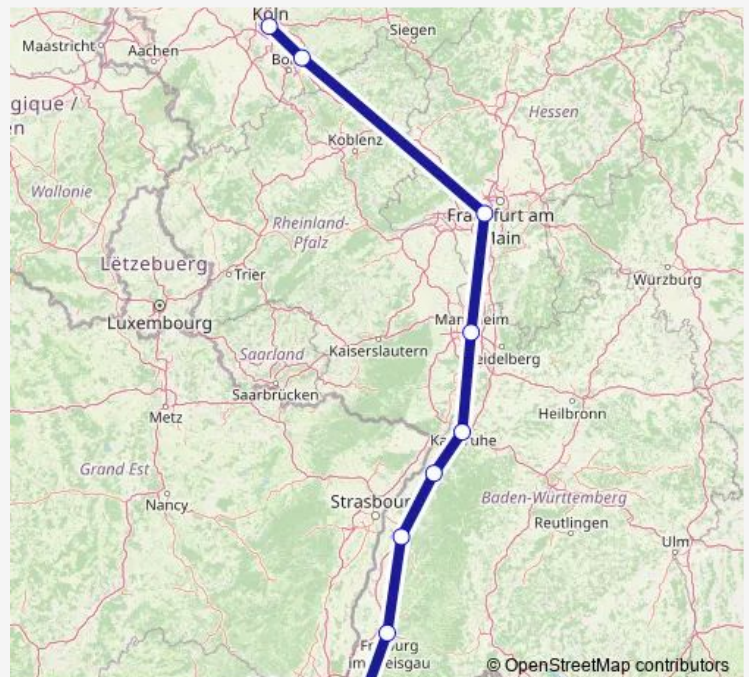

Rail ICE 202

[Go to website](#)

Direction

Basel Sbb — Köln Hbf

10 stops

[Open route schedule](#)

Basel Sbb

Basel Bad Bf

Freiburg(Breisgau) Hbf

Offenburg

Baden-Baden

Karlsruhe Hbf

Mannheim Hbf

Frankfurt(M) Flughafen Fernbf

Siegburg/Bonn

Köln Hbf

Route schedule

Basel Sbb — Köln Hbf

Monday 07:13-09:00

Tuesday 07:13

Wednesday 07:13-09:00

Thursday 07:13

Friday 07:13

Saturday 07:13-08:26

Sunday 09:00

Route info

Direction: Basel Sbb

Stops: 10

Trip Duration: 3 hour 52 min

ICE 202

BusMaps

Direction