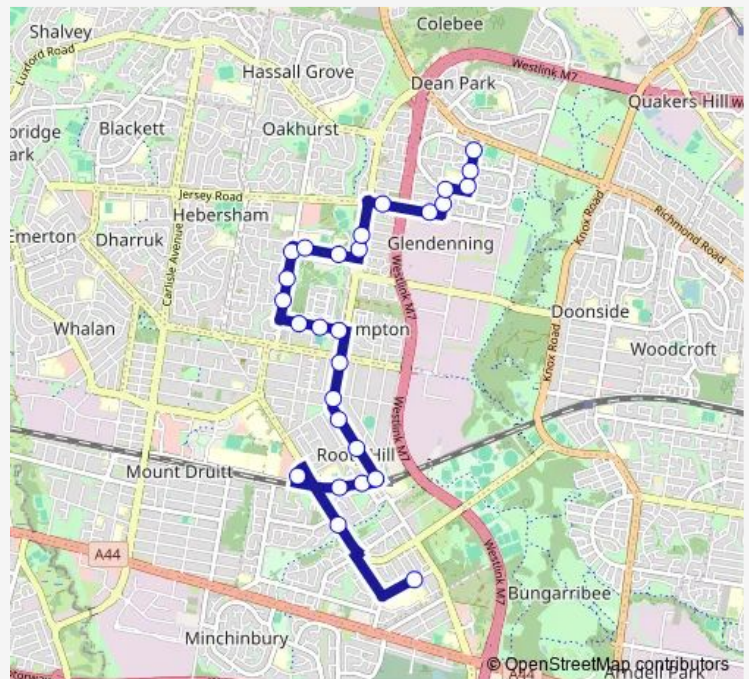

School Bus 6543 St Agnes HS to Golding Dr before Armitage Dr

[Go to website](#)

Direction

St Agnes Catholic School, Evans Rd — Golding Dr Before Armitage Dr

27 stops

[Open route schedule](#)

- St Agnes Catholic School, Evans Rd
- Francis Rd Opp Star Lane
- Sherbrooke St Opp Rooty Hill RSL Club
- North Pde (Rooty Hill Hs)
- North Pde At Perkins St
- Rooty Hill Station, Rooty Hill Rd N
- Rooty Hill Public School Rooty Hill Rd
- St Aidens Catholic Church, Rooty Hill Rd
- Rooty Hill Rd Opp Wolseley St
- Rooty Hill Rd Before Woodstock Av
- Bungalow Rd At Aaron Pl
- Bungalow Rd Opp Sanctuary Park Dr
- Bungalow Rd After Woodvale Cl
- Hyatts Rd After Brierley Cres
- Hyatts Rd Opp Plumpton Park
- Hyatts Rd Opp Cannery Rd
- Plumpton High School, Bottles Rd
- Plumpton Public School Bottles Rd
- Plumpton Long Day Care Centre, Rooty Hill Rd
- St George Kindergarten, Rooty Hill Rd

Route schedule

St Agnes Catholic School, Evans Rd — Golding Dr Before Armitage Dr

Monday	14:32
Tuesday	14:32
Wednesday	14:32
Thursday	14:32
Friday	14:32
Saturday	—
Sunday	—

Route info

Direction: St Agnes Catholic School, Evans Rd

Stops: 27

Trip Duration: 0 hour 32 min

Lamb St Opp Royal Av

Lamb St Opp Enterprise Dr

Adrienne St Before Azzopardi Av

Adrienne St At Armitage Dr

Golding Dr After Armitage Dr

Golding Dr Opp Winten Dr

Golding Dr Before Armitage Dr

6543 School Bus time schedules and route maps are available in an offline PDF at busmaps.com. Use the busmaps.com website to see live bus times, train schedule or subway schedule, and step-by-step directions for all public transit in Parramatta