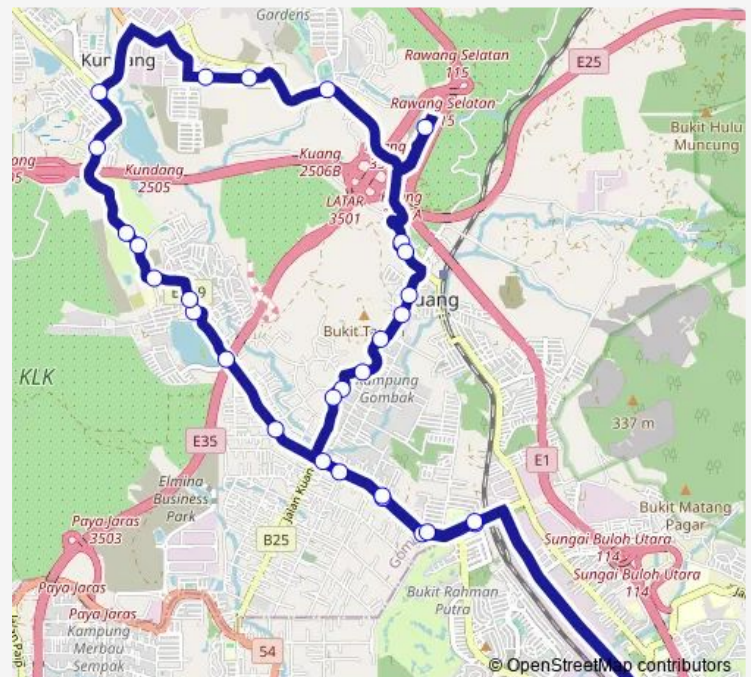

Pangsapuri Pkns Kuang

Taman Kuang Raya

Dewan Serbaguna Kuang (Opp)

Route schedule

MRT Sungai Buloh — MRT Sungai Buloh

Monday	06:00-23:30
Tuesday	06:00-23:30
Wednesday	06:00-23:30
Thursday	06:00-23:30
Friday	06:00-23:30
Saturday	06:00-23:30
Sunday	06:00-23:30

Route info

Direction: MRT Sungai Buloh

Stops: 31

Trip Duration: 1 hour 10 min

T154

BusMaps

KG Batu 20 Kuang

Kampung Gombak