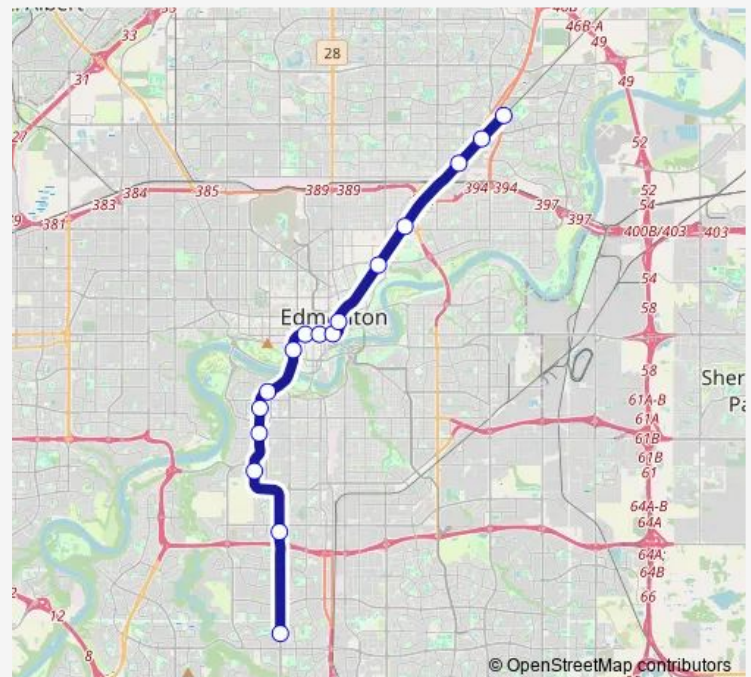

Stadium Station

Churchill Station

Central Station

Bay Enterprise Square Station

Corona Station

Government Station

University Station

Health Sciences Jubilee Station

Mckernan Belgravia Station

South Campus Ft Edmonton Station

Southgate Station

Century Park Station

### Route info

Direction: Clareview Station

Stops: 16

Trip Duration: 0 hour 36 min

Capital — LRT Capital Line

**Direction**

Century Park Station — Clareview Station

16 stops

[Open route schedule](#)

Century Park Station

Southgate Station

South Campus Ft Edmonton Station

Mckernan Belgravia Station

Health Sciences Jubilee Station

University Station

Government Station