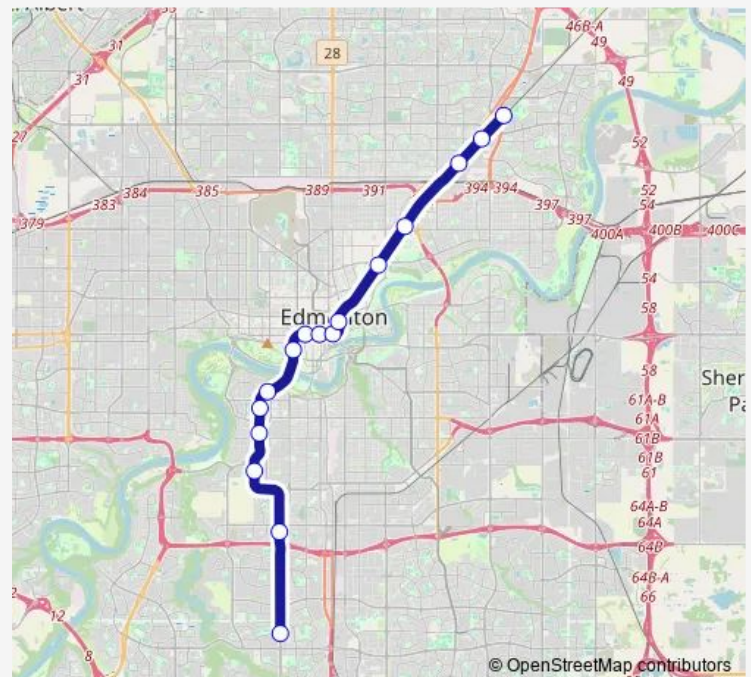

University Station

Health Sciences Jubilee Station

McKernan Belgravia Station

South Campus Ft Edmonton Station

Southgate Station

Century Park Station

Route schedule

Clareview Station — Century Park Station

Monday 05:13-00:55⁺¹

Tuesday 05:13-00:55⁺¹

Wednesday 05:13-00:55⁺¹

Thursday 05:13-00:55⁺¹

Friday 05:13-00:55⁺¹

Saturday 05:10-00:55⁺¹

Sunday 05:10-00:10⁺¹

Route info

Direction: Clareview Station

Stops: 16

Trip Duration: 0 hour 36 min

Capital — LRT Capital Line

Direction

Century Park Station — Clareview Station

16 stops

[Open route schedule](#)

Century Park Station

Southgate Station

South Campus Ft Edmonton Station

McKernan Belgravia Station

Health Sciences Jubilee Station

University Station

Government Station

Corona Station