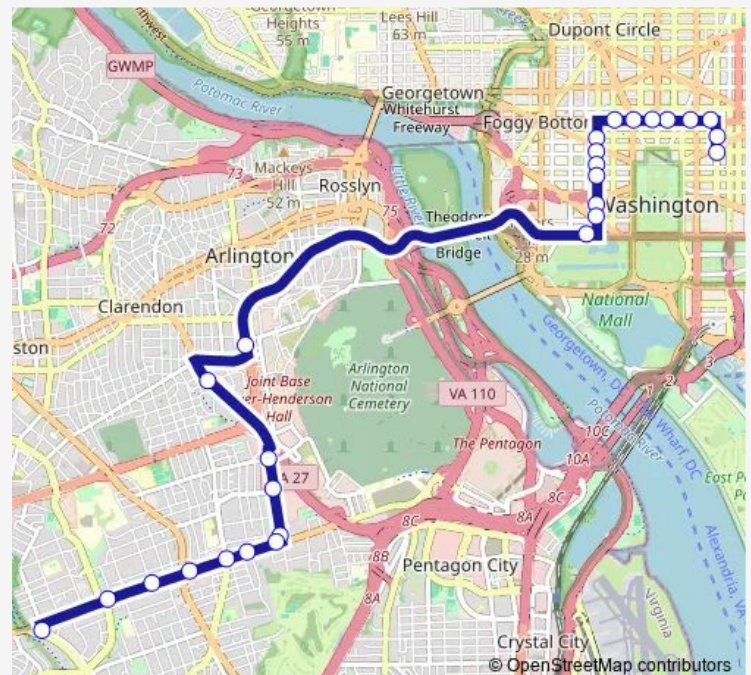

18 St Nw+Pennsylvania Av Nw

18 St Nw+I St Nw

18 St Nw+K St Nw

Route schedule

S Four Mile Run Dr+Columbia Pk — 13 St NW+H St NW

Monday 06:00-18:18

Tuesday 06:00-18:18

Wednesday 06:00-18:18

Thursday 06:00-18:18

Friday 06:00-18:18

Saturday —

Sunday —

Route info

Direction: S Four Mile Run Dr+Columbia Pk

Stops: 27

Trip Duration: 0 hour 40 min

16Y — Columbia PK-Farragut Square

K St Nw+17 St Nw

K St Nw+16 St Nw

K St Nw+15 St Nw

K St Nw+13 St Nw

11 St NW+I St NW

13 St NW+H St NW

Direction

Wednesday 06:54-19:12

Thursday 06:54-19:12

Friday 06:54-19:12

Saturday —

Sunday —

Route info

Direction: 13 St Nw+H St Nw

Stops: 27