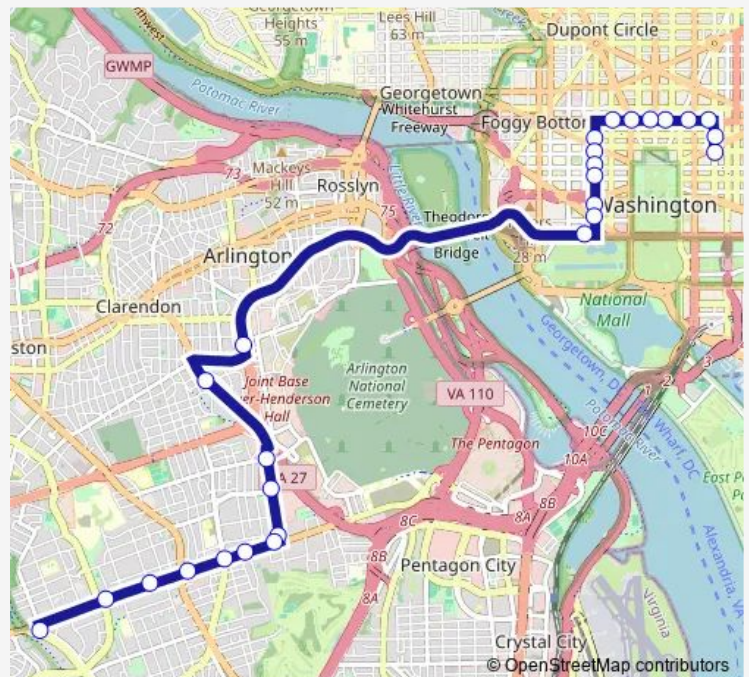

Thursday 06:00-18:18

Friday 06:00-18:18

Saturday —

Sunday —

Route info

Direction: S Four Mile Run Dr+Columbia Pk

Stops: 27

Trip Duration: 0 hour 40 min

16y — Columbia PK-Farragut Square

K St Nw+17 St Nw

K St Nw+16 St Nw

K St Nw+15 St Nw

K St Nw+13 St Nw

11 St Nw+I St Nw

13 St Nw+H St Nw

Direction

Wednesday 06:54-19:12

Thursday 06:54-19:12

Friday 06:54-19:12

Saturday —

Sunday —

Route info

Direction: 13 St Nw+H St Nw

Stops: 27

Trip Duration: 0 hour 33 min

Columbia Pk+S Quincy St

S Four Mile Run Dr+Columbia Pk

16y Bus time schedules and route maps are available in an offline PDF at busmaps.com. Use the busmaps.com website to see live bus times, train schedule or subway schedule, and step-by-step directions for all public transit in Washington