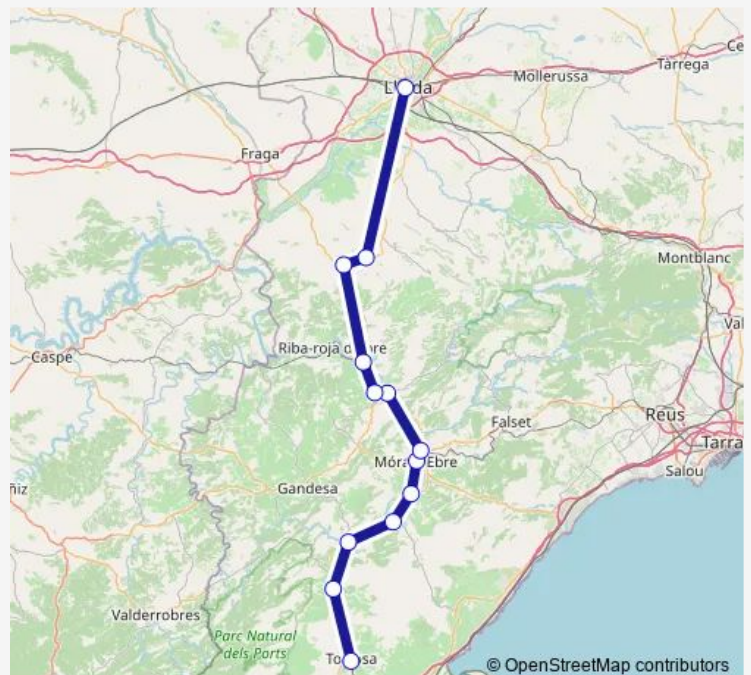

Thursday 07:30

Friday 07:30

Saturday —

Sunday —

Route info

Direction: Tortosa

Stops: 13

Trip Duration: 2 hour 35 min