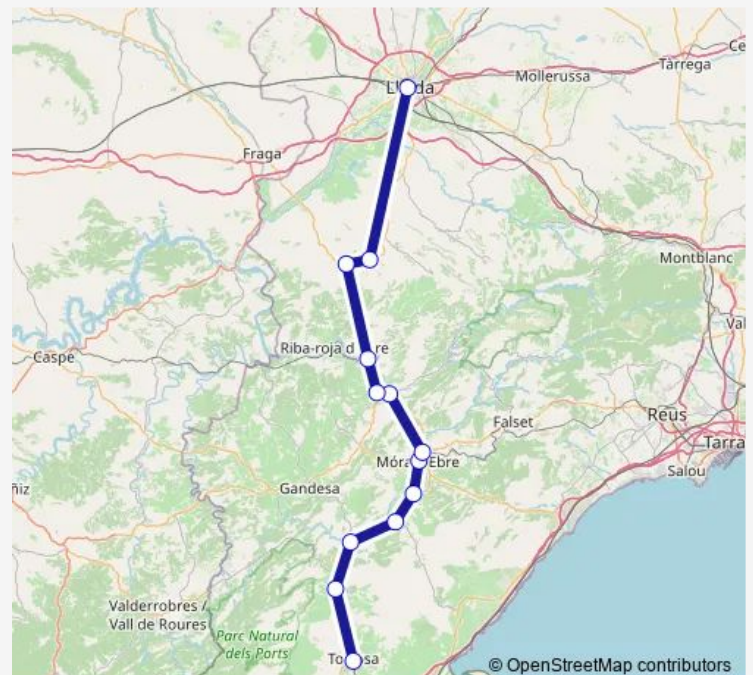

Direction

Tortosa — Lleida

13 stops

[Open route schedule](#)

Tortosa

Xerta

Benifallet

Rasquera

Ginestar

Móra Debre

Mora La Nova

Vinebre

Asco

Flix

Maials

Llardecans

Lleida

Route schedule

Tortosa — Lleida

Monday 07:30

Tuesday 07:30

Wednesday 07:30

Thursday 07:30

Friday 07:30

Saturday —

Sunday —

Route info

Direction: Tortosa

Stops: 13

Trip Duration: 2 hour 35 min