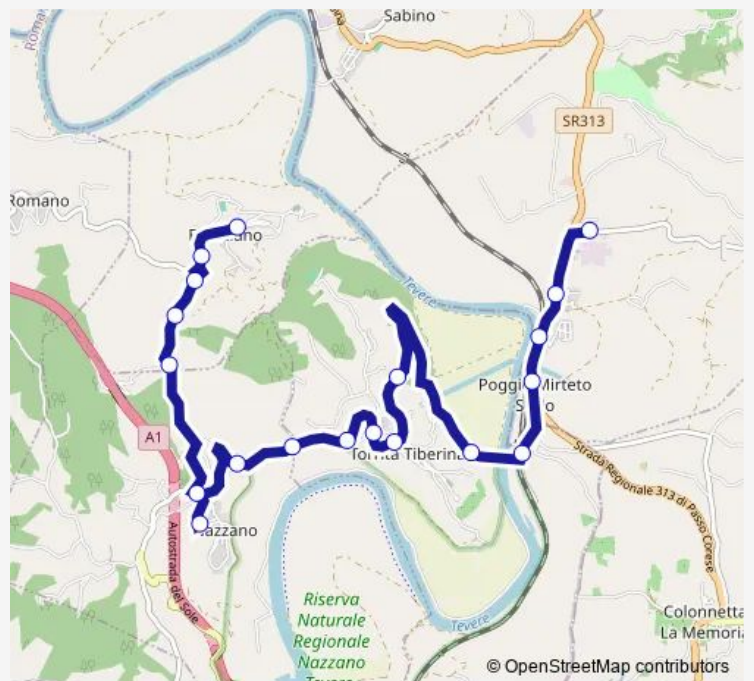

Filacciano | Saltacpra # f10676

Filacciano | Via Nazzano Str. Valle # f10677

Filacciano | Via Nazzano Via Romana # f15151

Filacciano | Via Romana, 20 # f10679

Filacciano | Via Leonardi # f10680

### Route schedule

Poggio Mirteto | Capacqua (Deposito) # f2454 — Filacciano | Via Leonardi # f10680

Monday	—
Tuesday	—
Wednesday	—
Thursday	—
Friday	—
Saturday	05:55
Sunday	—

### Route info

Direction: Poggio Mirteto | Capacqua (Deposito) # f2454

Stops: 19

Trip Duration: 0 hour 25 min

Capacqua - Filacciano # Pm51d

Bus time schedules and route maps are available in an offline PDF at [busmaps.com](https://busmaps.com). Use the [busmaps.com](https://busmaps.com) website to see live bus times, train schedule or subway schedule, and step-by-step directions for all public transit in Torrita Tiberina