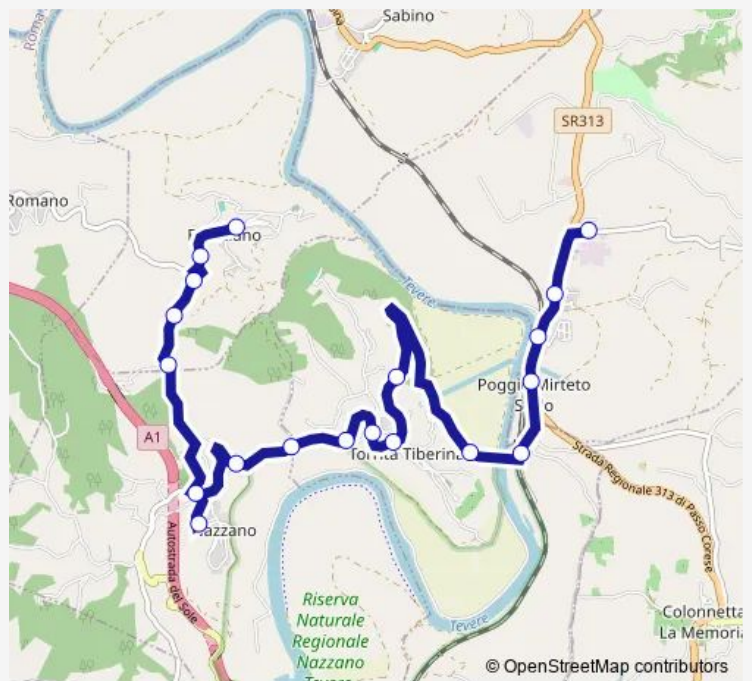

Filacciano | Saltacpra # f10676

Filacciano | Via Nazzano Str. Valle # f10677

Filacciano | Via Nazzano Via Romana # f15151

Filacciano | Via Romana, 20 # f10679

Filacciano | Via Leonardi # f10680

Route schedule

Poggio Mirteto | Capacqua (Deposito) # f2454 — Filacciano | Via Leonardi # f10680

Monday	—
Tuesday	—
Wednesday	—
Thursday	—
Friday	—
Saturday	05:55
Sunday	—

Route info

Direction: Poggio Mirteto | Capacqua (Deposito) # f2454

Stops: 19

Trip Duration: 0 hour 25 min

Capacqua - Filacciano # Pm51d

Bus time schedules and route maps are available in an offline PDF at busmaps.com. Use the busmaps.com website to see live bus times, train schedule or subway schedule, and step-by-step directions for all public transit in Torrita Tiberina