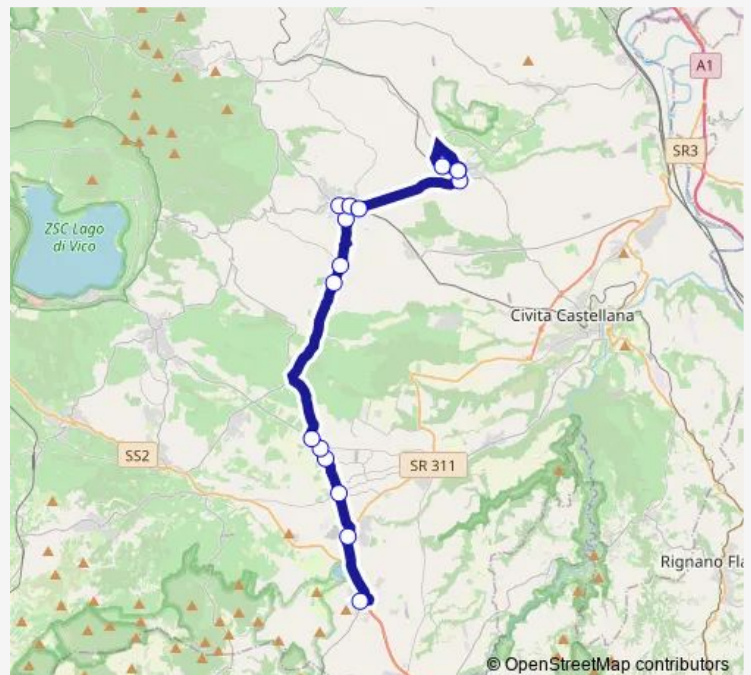

Corchiano | Via Civita Via Roma # f1856

Route schedule

Monterosi | Piazzale Varisco # f1510 — Corchiano | Via Civita Via Roma # f1856

Monday	19:05
Tuesday	19:05
Wednesday	19:05
Thursday	19:05
Friday	19:05
Saturday	19:05
Sunday	—

Route info

Direction: Monterosi | Piazzale Varisco # f1510

Stops: 16

Trip Duration: 0 hour 45 min

Bus time schedules and route maps are available in an offline PDF at busmaps.com. Use the busmaps.com website to see live bus times, train schedule or subway schedule, and step-by-step directions for all public transit in Fabrica di Roma