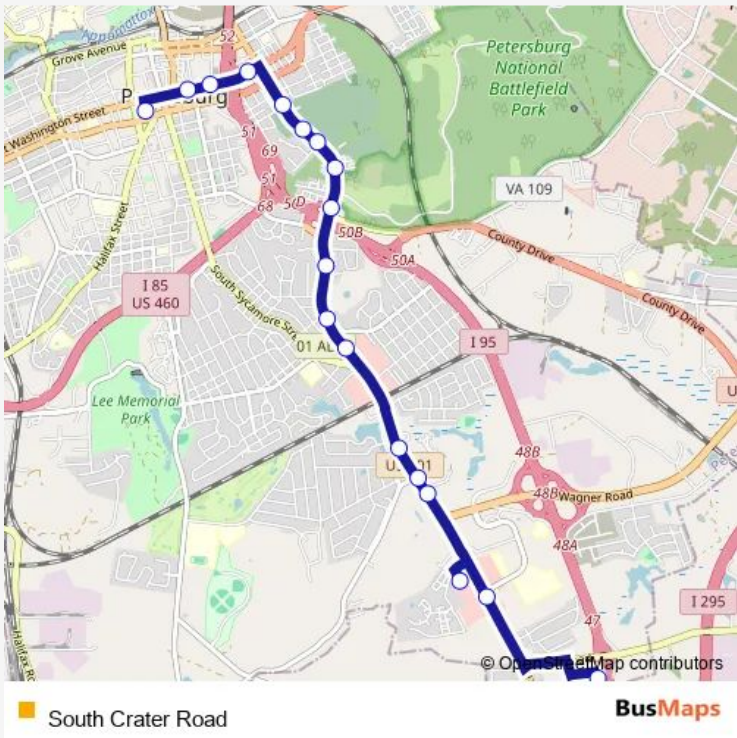

Bus South Crater Road

[Go to website](#)

Direction
 Social Services — Petersburg Station
 18 stops
[Open route schedule](#)

- Social Services
- S Crater Road and Medical Park Blvd (Bojangles and Labcorp)
- South Crater Square Shopping Center
- South Crater Road and Cavalier Drive (Northbound) Cavalier Apartments
- South Crater Road and Flank Road (Northbound) Monumental Baptist Church
- South Crater Road and Flank Road (Northbound) Crater Inn Hotel
- South Crater Road at Walnut Hill Plaza
- South Crater Road and Jacobs Avenue Nb
- South Crater Road at Crater Square Apartments (Northbound)
- South Crater Road (Flagship Inn)
- South Crater Road and Texas Avenue
- South Crater Road and Windham Street (Northbound)
- South Crater Road at Blandford Cemetery
- South Crater Road and Mingea Street Banford Cemetery (Northbound)
- Washington Street and North Crater Road (Exxon)
- Washington Street and Madison Street
- Washington Street and Jefferson Street
- Petersburg Station

Direction

Petersburg Station — Social Services

27 stops

[Open route schedule](#)

Petersburg Station

Wythe Street and Adams Street

Wythe Street and Jefferson Street

Wythe Street and Mckeever Street

South Crater Road and Cavalier Drive Pep Boys (Southbound)

South Crater Road and Wagner Road

South Crater Road and Seyler Drive (Southbound)

Crater Circle and South Crater Road (Walgreens)

Route schedule

Petersburg Station — Social Services

Direction: Petersburg Station

Stops: 27

Trip Duration: 0 hour 30 min

South Crater Square Shopping Center

Dollar General

South Crater Road Walmart

Social Services

Bus time schedules and route maps are available in an offline PDF at busmaps.com. Use the busmaps.com website to see live bus times, train schedule or subway schedule, and step-by-step directions for all public transit in Petersburg