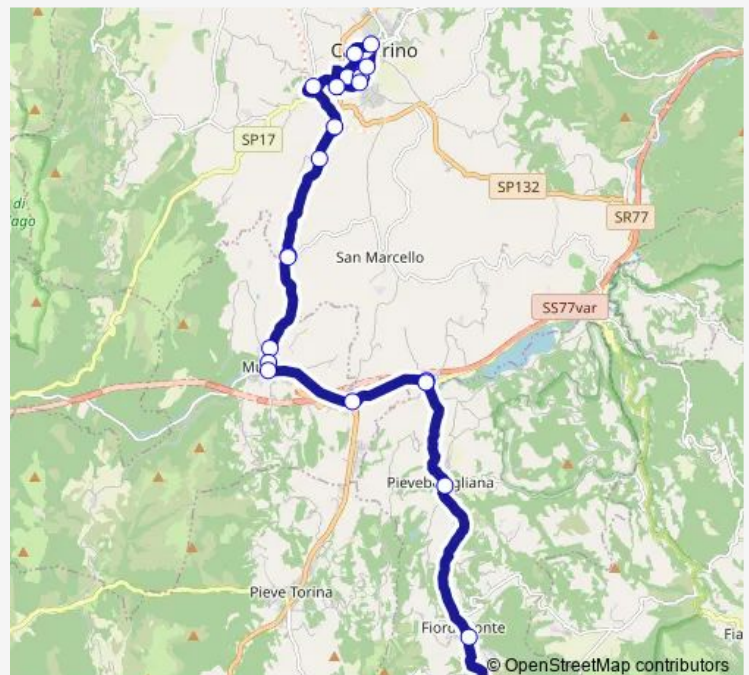

Thursday 06:40-20:05

Friday 06:40-20:05

Saturday 06:40-20:05

Sunday —

Route info

Direction: Camerino Terminal

Stops: 21

Trip Duration: 0 hour 40 min

■ Nemi - Camerino

Direction

Nemi — Camerino Terminal

20 stops

[Open route schedule](#)

Nemi

Fiordimonte

S.P. 99 Pievebovigliana

Pievebovigliana

Pievebovigliana - S.P. 99 Incr. VIA Camp

Camerino - Localita Pontelatrave

Maddalena - Motel Agip

Muccia

Muccia (BAR Centrale)

Muccia Case Nuove

Camerino - Bivio Santa Barbara