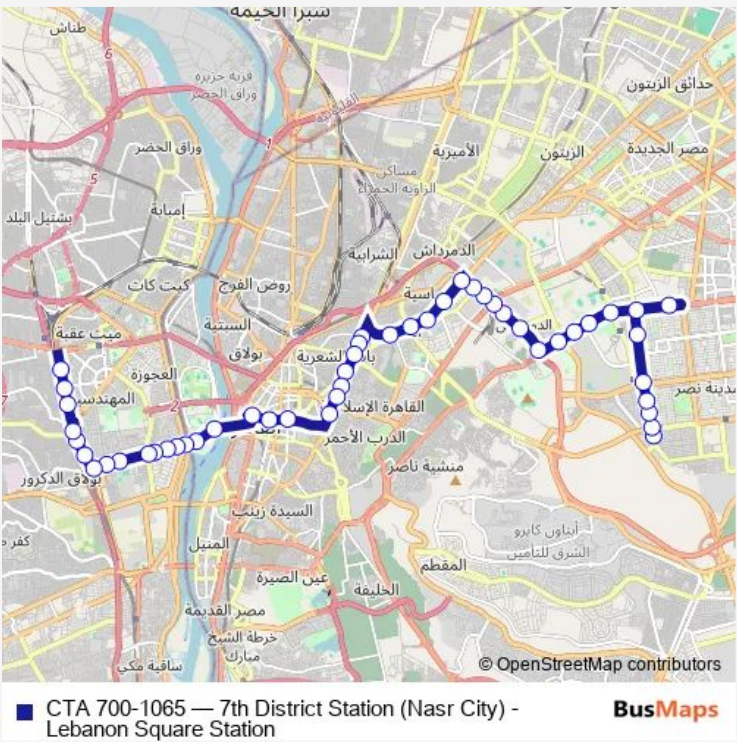

Bus CTA 700-1065 7th District Station (Nasr City) - Lebanon Square Station

[Go to website](#)

Direction
 Sudan St. (Ard Al Lewa) — Al Andalous Specialized Hospital (7th District Nasr City)

53 stops

[Open route schedule](#)

Route schedule
 Sudan St. (Ard Al Lewa) — Al Andalous Specialized Hospital (7th District Nasr City)

Monday	10:00
Tuesday	10:00
Wednesday	10:00
Thursday	10:00
Friday	10:00
Saturday	10:00
Sunday	10:00

Route info

Direction: Sudan St. (Ard Al Lewa)

Stops: 53

Trip Duration: 1 hour 36 min

Al Banat Mosque

Al Mosky (Port Said St.)

Port Said St. Pedestrian Al Mosky

Al Huda Mosuqe (Al Mosky)

Bab Al Shaaria Square

Route info

Direction: 7th District (Nasr City)

Stops: 49

Trip Duration: 1 hour 39 min

Olowwa Faris St. (Bab Al Shaereyya)

Bab Al Shaaria Square

Al Huda Mosuqe (Al Mosky)

Port Said St. Pedestrian Al Mosky