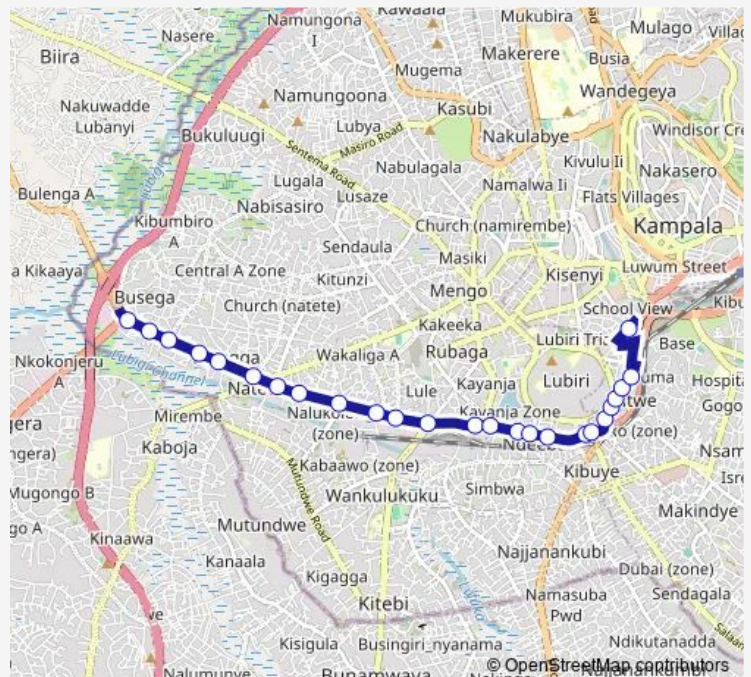

Thursday 06:30-19:00

Friday 06:30-19:00

Saturday 06:30-19:00

Sunday 06:30-19:00

Route info

Direction: Busega Market (Masaka Rd)

Stops: 25

Trip Duration: 0 hour 45 min

KA126 — Busega-Usafi Taxi Park

White Nile

Equity Bank (Katwe)

Gapco Totalpetro Station (Katwe)

Usafi Taxi Park

KA126 Bus time schedules and route maps are available in an offline PDF at busmaps.com. Use the busmaps.com website to see live bus times, train schedule or subway schedule, and step-by-step directions for all public transit in Kampala