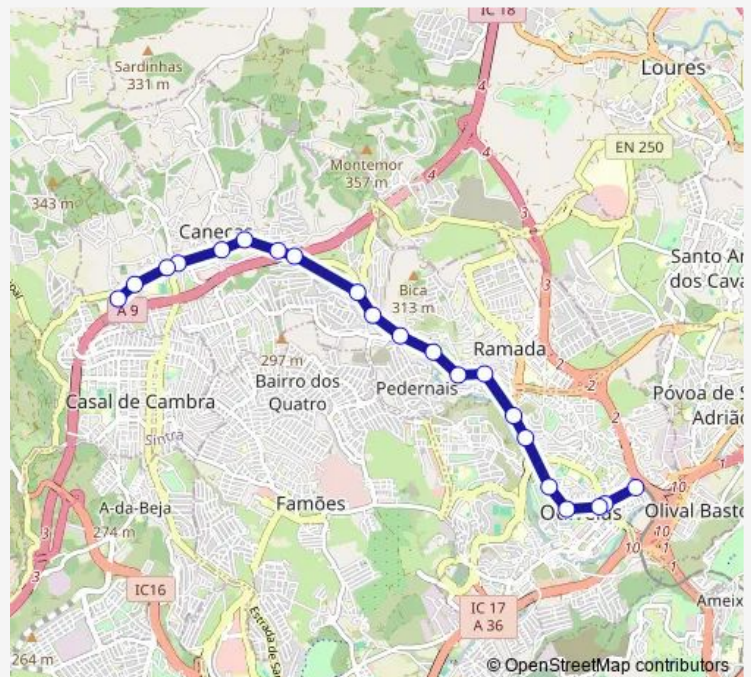

Odivelas (Metro) — Caneças (Esc Secundária)

Monday 20:35-23:45

Tuesday 20:35-23:45

Wednesday 20:35-23:45

Thursday 20:35-23:45

Friday 20:35-23:45

Saturday 07:20-23:55

Sunday —

Route info

Direction: Odivelas (Metro)

Stops: 21

Trip Duration: 0 hour 20 min

■ 901a - Odivelas (Metro) - Caneças (Esc Secundária)

Bus time schedules and route maps are available in an offline PDF at busmaps.com. Use the busmaps.com website to see live bus times, train schedule or subway schedule, and step-by-step directions for all public transit in Lisbon