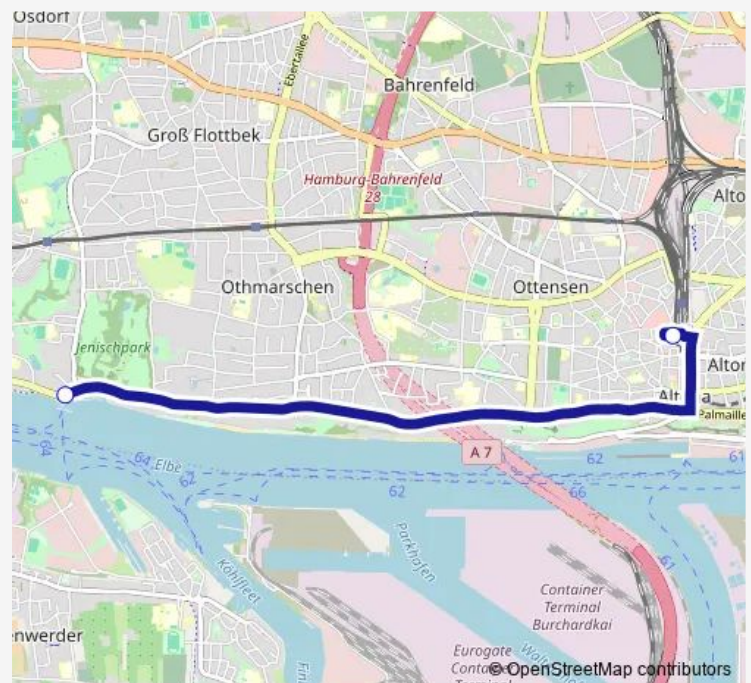

### Direction

Teufelsbrück (Fähre) — Bf. Altona

2 stops

[Open route schedule](#)

Teufelsbrück (Fähre)

Bf. Altona

### Route schedule

Teufelsbrück (Fähre) — Bf. Altona

Monday	05:56-19:30
Tuesday	05:56-19:30
Wednesday	05:56-19:30
Thursday	05:56-19:30
Friday	05:56-19:30
Saturday	—
Sunday	—

### Route info

Direction: Teufelsbrück (Fähre)

Stops: 2

Trip Duration: 0 hour 11 min

■ X86 — Teufelsbrück (Fähre) > Bf. Altona

**Direction**

Bf. Altona — Teufelsbrück (Fähre)

2 stops

## Route schedule

Bf. Altona — Teufelsbrück (Fähre)

Monday	05:19-09:04
Tuesday	05:19-09:04
Wednesday	05:19-09:04
Thursday	05:19-09:04
Friday	05:19-09:04
Saturday	—
Sunday	—