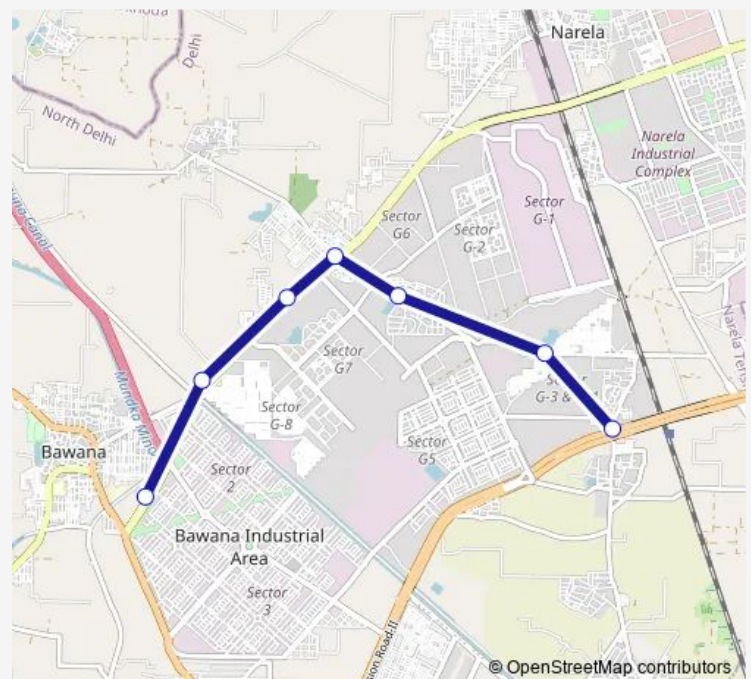

Bus 137stlup

[Go to website](#)

Direction

Holambi Kalan Terminal — Bawana Sec 1 Cluster Depot

7 stops

[Open route schedule](#)

Holambi Kalan Terminal

Holambi Kalan JJ Colony

Sannoth Village

Sannoth Crossing / Ghoga Crossing

Delhi Jal Board Bawana

JJ Colony Bawana Crpf Camp

Bawana Sec 1 Cluster Depot

Route schedule

Holambi Kalan Terminal — Bawana Sec 1 Cluster Depot

Monday 20:42-23:38

Tuesday 20:42-23:38

Wednesday 20:42-23:38

Thursday 20:42-23:38

Friday 20:42-23:38

Saturday 20:42-23:38

Sunday 20:42-23:38

Route info

Direction: Holambi Kalan Terminal

Stops: 7

Trip Duration: 0 hour 29 min

■ 137stlup

BusMaps

137stlup Bus time schedules and route maps are available in an offline PDF at busmaps.com. Use the busmaps.com website to see live bus times, train schedule or subway schedule, and step-by-step directions for all public transit in Alipur