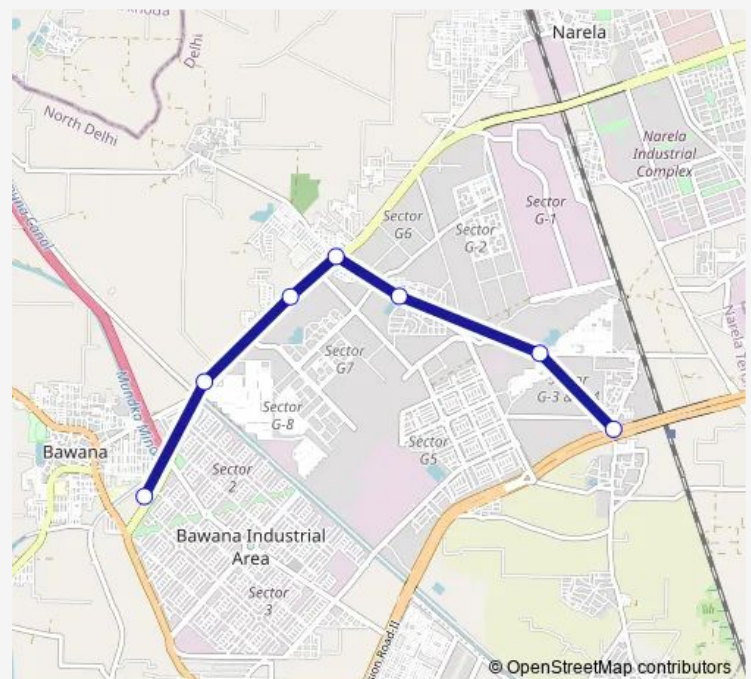

Bus 137stlup

[Go to website](#)

Direction

Holambi Kalan Terminal — Bawana Sec 1 Cluster Depot

7 stops

[Open route schedule](#)

Holambi Kalan Terminal

Holambi Kalan JJ Colony

Sannoth Village

Sannoth Crossing / Ghoga Crossing

Delhi Jal Board Bawana

Bawana JJ Colony Crpf Camp

Bawana Sec 1 Cluster Depot

Route schedule

Holambi Kalan Terminal — Bawana Sec 1 Cluster Depot

Monday 20:42-23:38

Tuesday 20:42-23:38

Wednesday 20:42-23:38

Thursday 20:42-23:38

Friday 20:42-23:38

Saturday 20:42-23:38

Sunday 20:42-23:38

Route info

Direction: Holambi Kalan Terminal

Stops: 7

Trip Duration: 0 hour 29 min

■ 137stlup

BusMaps

137stlup Bus time schedules and route maps are available in an offline PDF at busmaps.com. Use the busmaps.com website to see live bus times, train schedule or subway schedule, and step-by-step directions for all public transit in Alipur