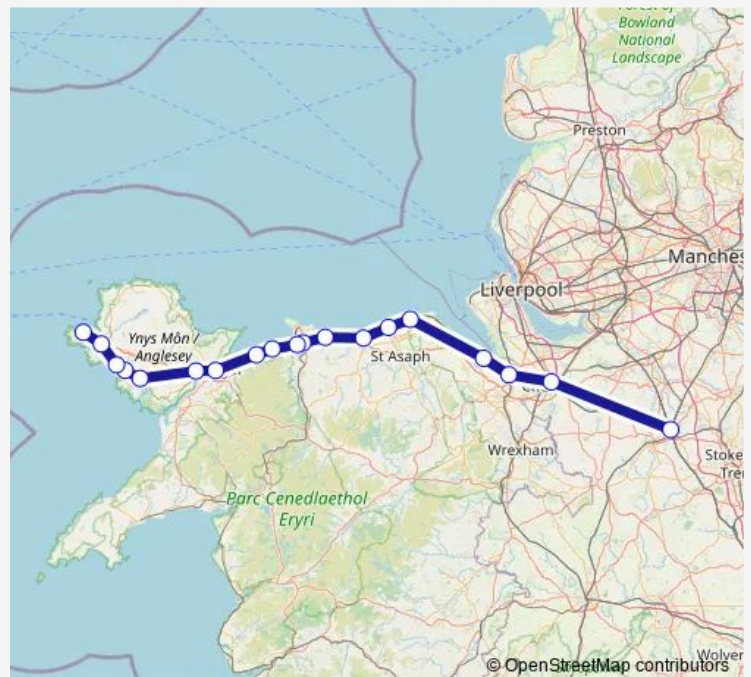

## Rail Aw:Cre->Hhd AW train service from CRE to Hhd

[Go to website](#)

### Direction

Crewe — Holyhead

19 stops

[Open route schedule](#)

Crewe  
Chester  
Shotton  
Flint  
Prestatyn  
Rhyl  
Abergele & Pensarn  
Colwyn Bay  
Llandudno Junction  
Conwy  
Penmaenmawr  
Llanfairfechan  
Bangor (Gwynedd)  
Llanfairpwll  
Bodorgan  
Ty Croes  
Rhosneigr  
Valley  
Holyhead

### Route schedule

Crewe — Holyhead

Monday	06:56-21:36
Tuesday	06:56-00:20 <sup>+1</sup>
Wednesday	00:20-00:20 <sup>+1</sup>
Thursday	00:20-00:20 <sup>+1</sup>
Friday	00:20-21:36
Saturday	07:01-21:00
Sunday	08:35-22:29

### Route info

Direction: Crewe

Stops: 19

Trip Duration: 2 hour 29 min

■ Aw:Cre->Hhd — AW train service from CRE to Hhd

Aw:Cre->Hhd Rail time schedules and route maps are available in an offline PDF at [busmaps.com](https://busmaps.com). Use the [busmaps.com](https://busmaps.com) website to see live bus times, train schedule or subway schedule, and step-by-step directions for all public transit in Conwy