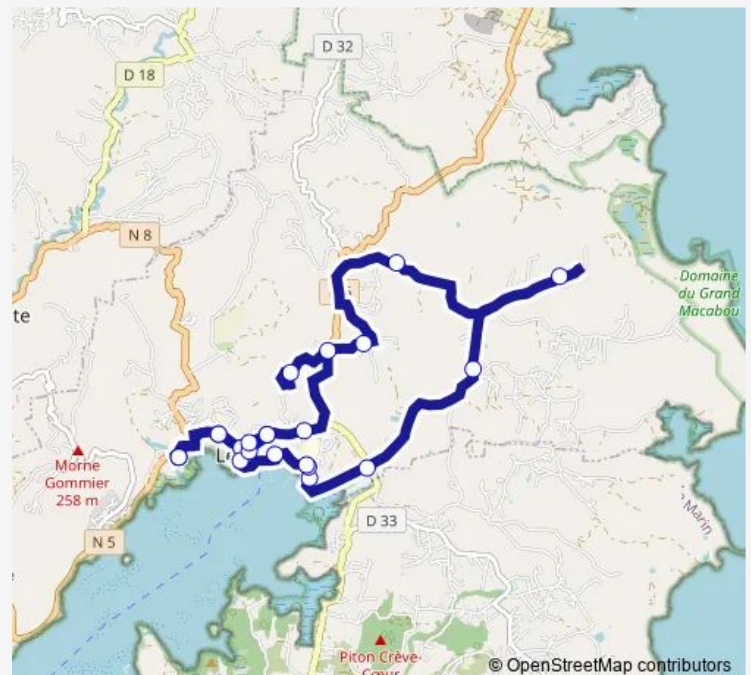

Direction

Le Marin - Artimer — Le Marin - Artimer

22 stops

[Open route schedule](#)

Le Marin - Artimer

Le Marin - Montgérald/ Marine Bay

Le Marin - Rue Schoelcher

Le Marin - Place Joffre/ Eglise

Le Marin - Montgérald/ Marine Bay

Route schedule

Le Marin - Artimer — Le Marin - Artimer

Monday 07:15-18:32

Tuesday 07:15-18:32

Wednesday 07:15-18:32

Thursday 07:15-18:32

Friday 07:15-18:32

Saturday 07:15-10:40

Sunday 07:15-10:40

Route info

Direction: Le Marin - Artimer

Stops: 22

Trip Duration: 1 hour 15 min

L-29 Bus time schedules and route maps are available in an offline PDF at busmaps.com. Use the busmaps.com website to see live bus times, train schedule or subway schedule, and step-by-step directions for all public transit in Le Marin