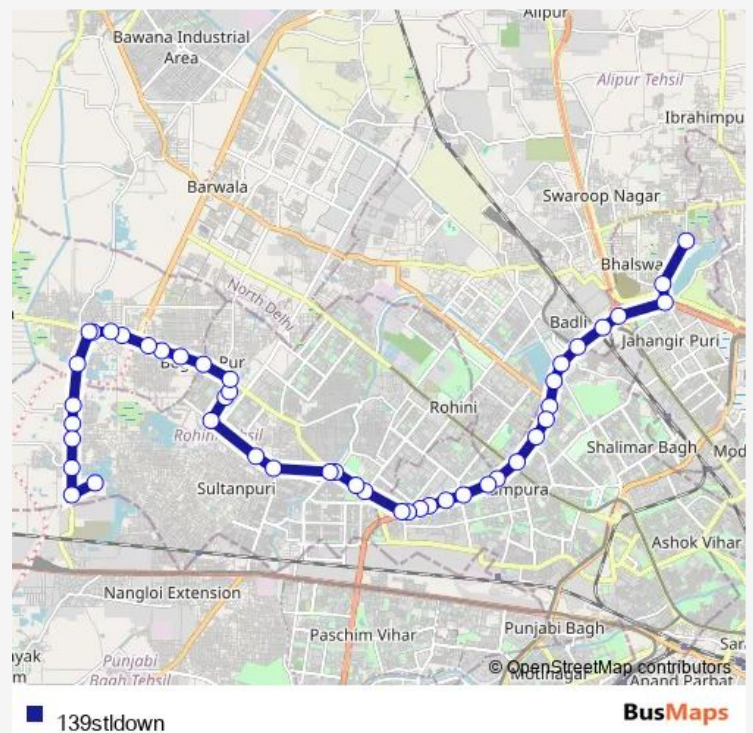

Mangolpur School

Mangol Pur School (Kanjhawla Road)

Avantika Crossing

Route schedule

Bhalaswa JJ Colony — Rani Khera Depot 1

Monday 19:34-21:54

Tuesday 19:34-21:54

Wednesday 19:34-21:54

Thursday 19:34-21:54

Friday 19:34-21:54

Saturday 19:34-21:54

Sunday 19:34-21:54

Route info

Direction: Bhalaswa JJ Colony

Stops: 45

Trip Duration: 1 hour 34 min

139stldown

Mangol Pur Khurd

Mangolpuri Y Block

Mangol Puri Y Block

Sultanpuri Terminal

District Park Sector 20

Lakhhi Ram Park

Rohini Sec 22 Terminal