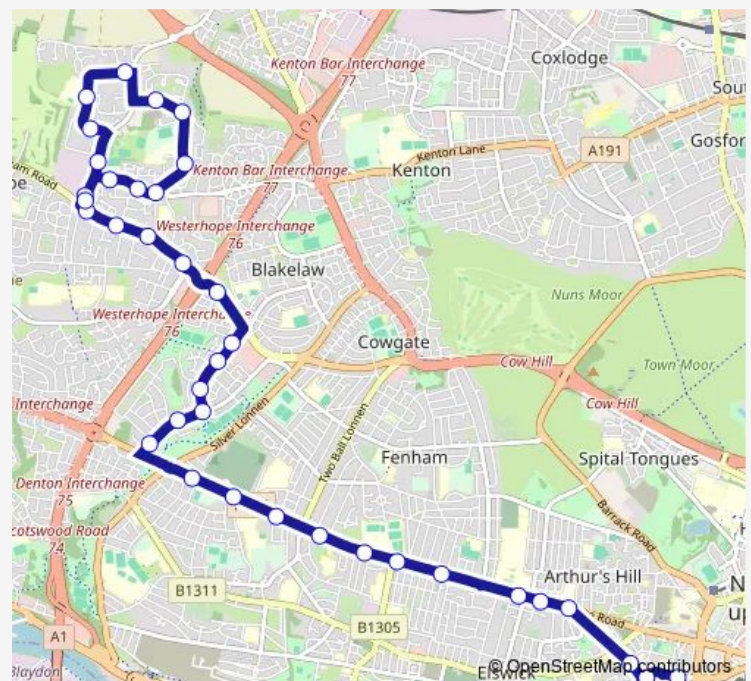

Wednesday 07:46

Thursday 07:46

Friday 07:46

Saturday —

Sunday —

Route info

Direction: Newbiggin Lane - Crispin Court

Stops: 37

Trip Duration: 0 hour 46 min

115N

Slatyford Lane-Keswick Grove

Slatyford Lane

West Road

West Road- Denton Burn Hotel

Newcastle Crematorium

West Road-Fox And Hounds

Monday 15:40

Tuesday 15:40

Wednesday 15:40

Thursday 15:40

Friday 14:50

Saturday —

Sunday —

Route info