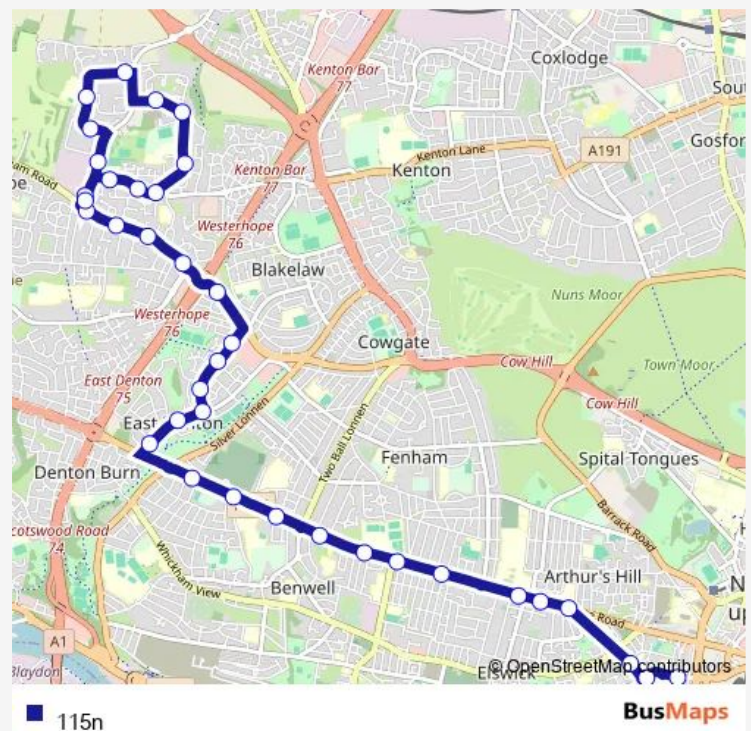

Pooley Road

Pooley Road-Thirlmere Way

Pooley Road-Wasdale Road

Slatyford Lane-Pooley Road

Route schedule

Newbiggin Lane - Crispin Court — Westmorland Rd-Discovery Msm

Monday	07:46
Tuesday	07:46
Wednesday	07:46
Thursday	07:46
Friday	07:46
Saturday	—
Sunday	—

Route info

Direction: Newbiggin Lane - Crispin Court

Stops: 37

Trip Duration: 0 hour 46 min

115n

Slatyford Lane-Keswick Grove

Slatyford Lane

West Road

Friday 14:50

Saturday —

Sunday —

Route info

Direction: Westmorland Rd-Discovery Msm

Stops: 36

Trip Duration: 0 hour 34 min

Newbiggin Lane - Crispin Court