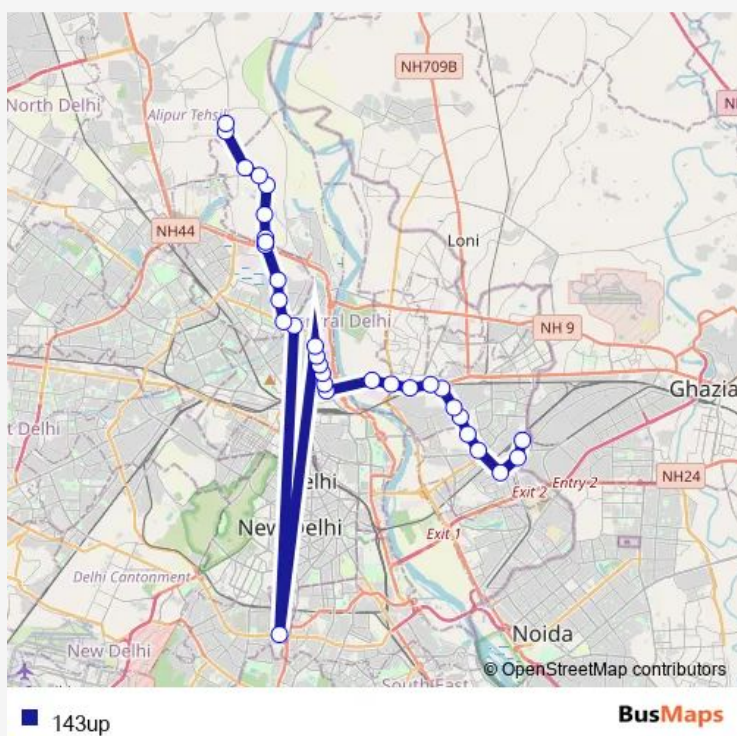

Bus 143up

[Go to website](#)

Direction

Anand Vihar Isbt Railway Stati — Keshav nagar Mukti Ashram

32 stops

[Open route schedule](#)

Anand Vihar Isbt Railway Stati

Gazipur Depot

S.J.Hospital

INS Hostel

GTB Nagar

Route schedule

Anand Vihar Isbt Railway Stati — Keshav nagar Mukti Ashram

Monday 05:20-20:20

Tuesday 05:20-20:20

Wednesday 05:20-20:20

Thursday 05:20-20:20

Friday 05:20-20:20

Saturday 05:20-20:20

Sunday 05:20-20:20

Route info

Direction: Anand Vihar Isbt Railway Stati

Stops: 32

Trip Duration: 1 hour 41 min