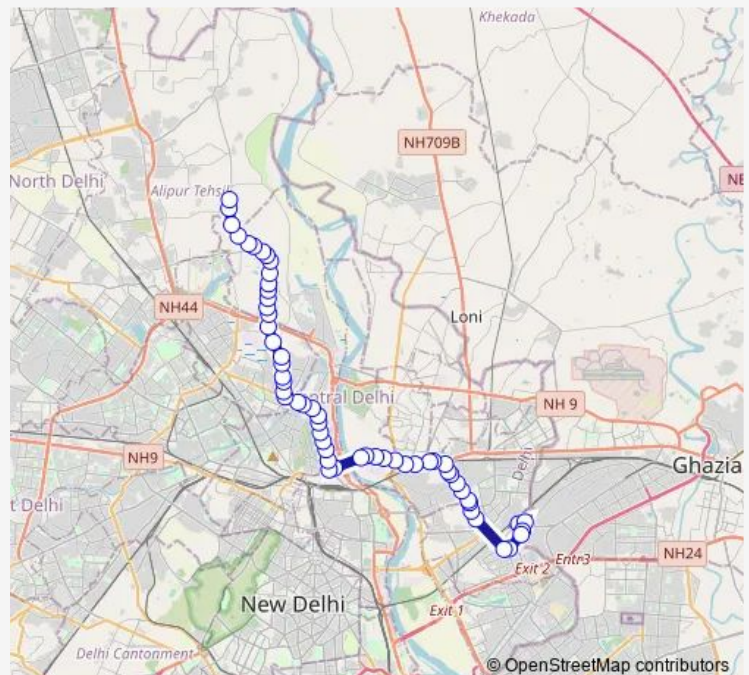

Dharam Pura

Shastri Park

Shastri Park

Route schedule

Anand Vihar Isbt Terminal — Keshav Nagar Mukti Ashram

Monday 05:20-20:20

Tuesday 05:20-20:20

Wednesday 05:20-20:20

Thursday 05:20-20:20

Friday 05:20-20:20

Saturday 05:20-20:20

Sunday 05:20-20:20

Route info

Direction: Anand Vihar Isbt Terminal

Stops: 58

Trip Duration: 1 hour 46 min