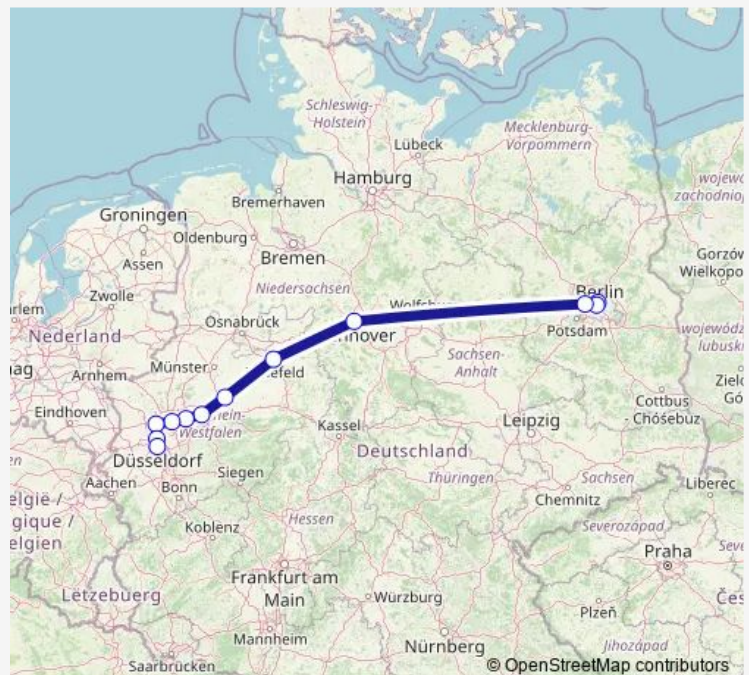

Rail ICE 642

[Go to website](#)

Direction

undefined — undefined

0 stops

[Open route schedule](#)

Route schedule

undefined — undefined

Monday 07:51

Tuesday 07:51

Wednesday 07:51

Thursday 07:51

Friday 07:51

Saturday 07:51

Sunday 07:51

Route info

Direction:

Stops: 0

Trip Duration: – min

ICE 642

Direction

undefined — undefined

0 stops

[Open route schedule](#)

Route schedule

undefined — undefined

Monday	08:35
Tuesday	08:35
Wednesday	08:35
Thursday	08:35
Friday	08:35
Saturday	08:35
Sunday	08:35

Route info

Direction:

Stops: 0

Trip Duration: – min

ICE 642 Rail time schedules and route maps are available in an offline PDF at busmaps.com. Use the busmaps.com website to see live bus times, train schedule or subway schedule, and step-by-step directions for all public transit in Berlin