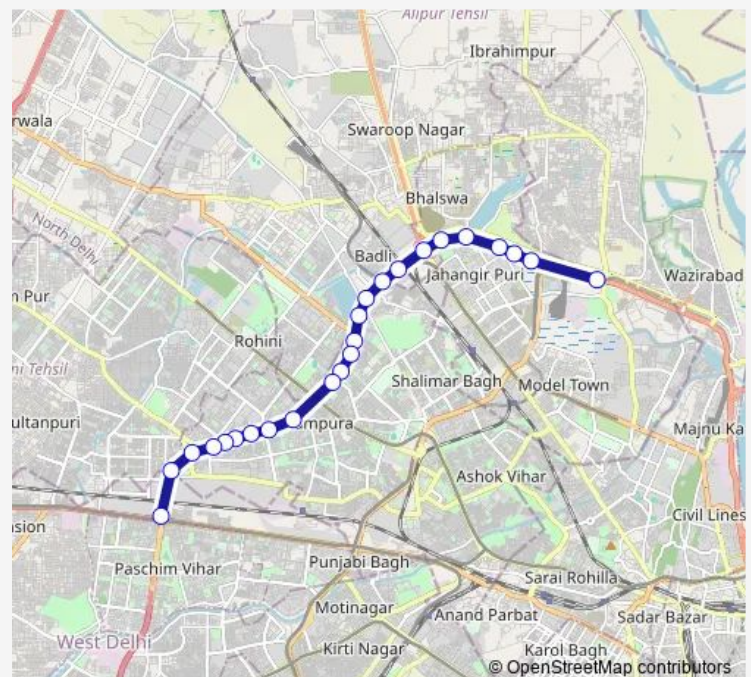

Bus Mc715down

[Go to website](#)

Direction

Burari Crossing — Peera Garhi Chowk

24 stops

[Open route schedule](#)

Burari Crossing

Mukund Pur Crossing

Puspanjali Enclave

Rohini Depot 3

Mangolpur School

Route schedule

Burari Crossing — Peera Garhi Chowk

Monday 06:37-21:52

Tuesday 06:37-21:52

Wednesday 06:37-21:52

Thursday 06:37-21:52

Friday 06:37-21:52

Saturday 06:37-21:52

Sunday 06:37-21:52

Route info

Direction: Burari Crossing

Stops: 24

Trip Duration: 0 hour 53 min

■ Mc715down

BusMaps

West Enclave (Orr)

Mangol Puri B Block (Orr)

Peera Garhi Chowk

Mc715down Bus time schedules and route maps are available in an offline PDF at busmaps.com. Use the busmaps.com website to see live bus times, train schedule or subway schedule, and step-by-step directions for all public transit in New Delhi